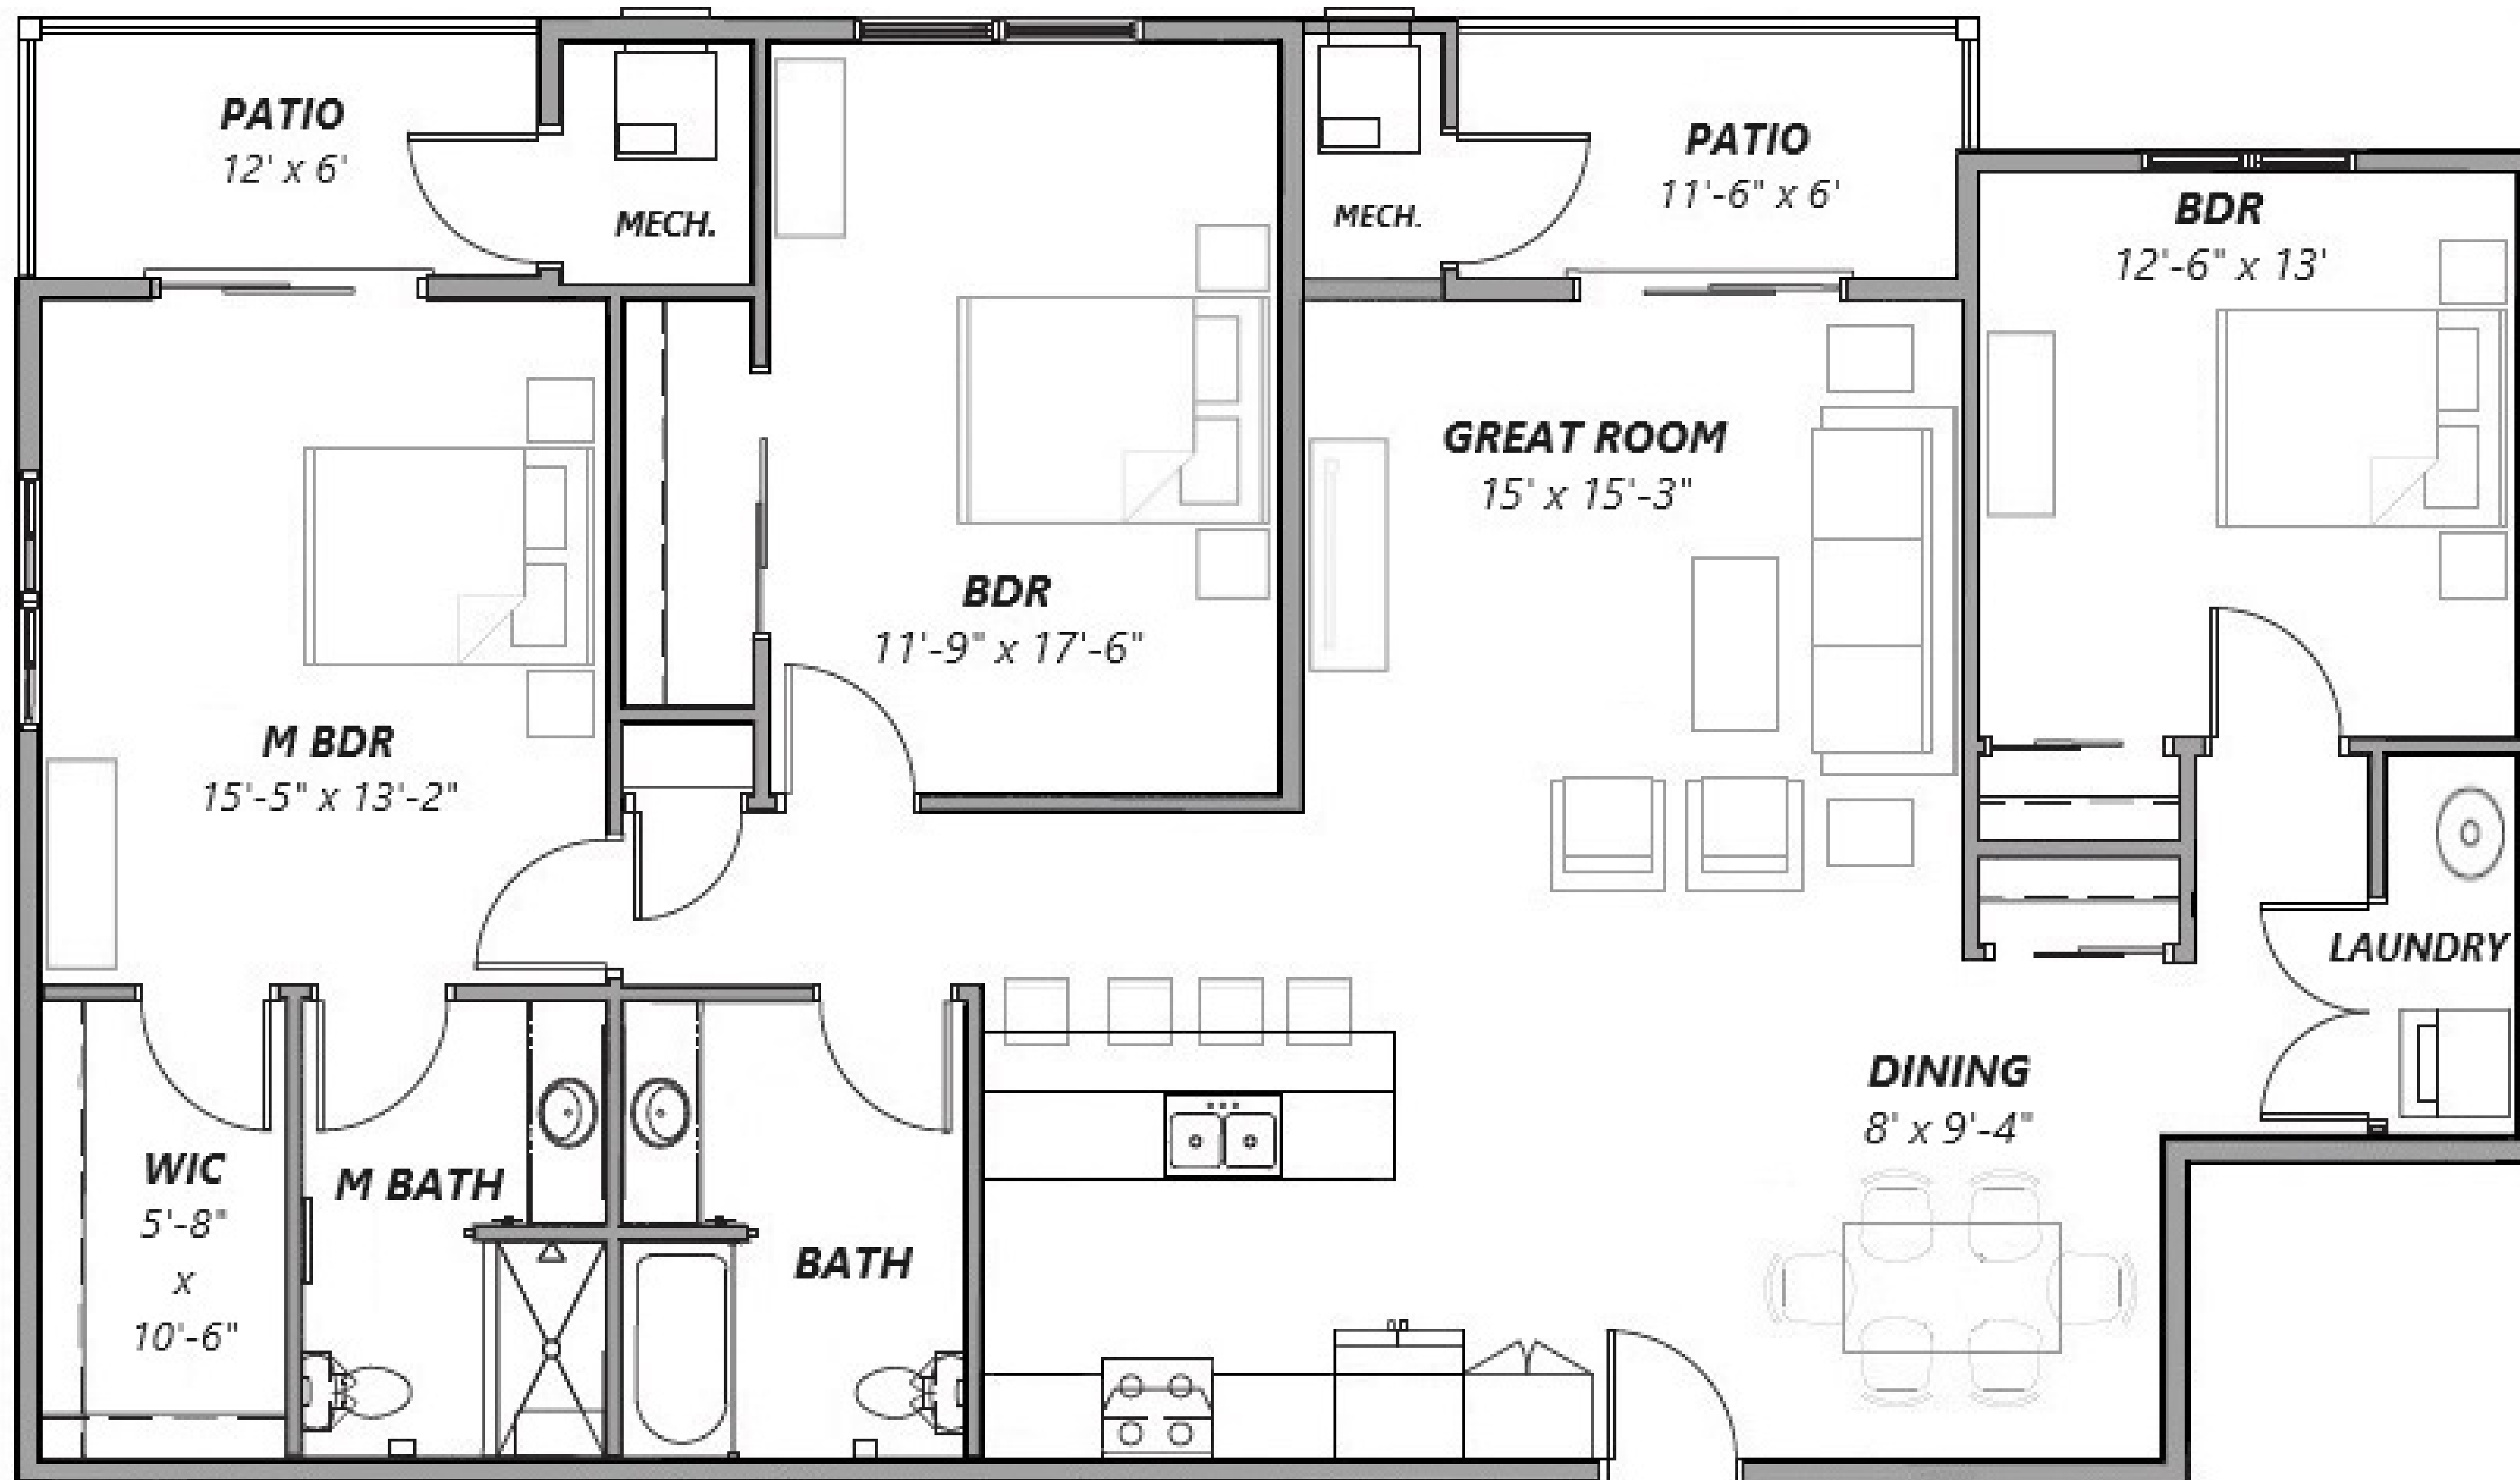

600
RIVER
ROAD
APARTMENTS

Now Available

624 River Road - UNIT "N"

600
RIVER
ROAD
APARTMENTS

UNIT DETAILS

- ❖ 1660 SqFt
- ❖ 3 Bedrooms
- ❖ 2 Bathrooms
- ❖ 2 Balconies
- ❖ Corner Unit

STONEWALL
PROPERTY MANAGEMENT

9829 MAIN STREET
CLARENCE, NY 14031
P: 716.587.8700
F: 716.759.1501
WWW.STONEWALLMGT.COM

600 RIVER ROAD APARTMENTS

Now Available

624 River Road - UNIT "N"

600 RIVER ROAD APARTMENTS

UNIT DETAILS

- ❖ 1660 SqFt
- ❖ 3 Bedrooms
- ❖ 2 Bathrooms
- ❖ 2 Balconies
- ❖ Corner Unit