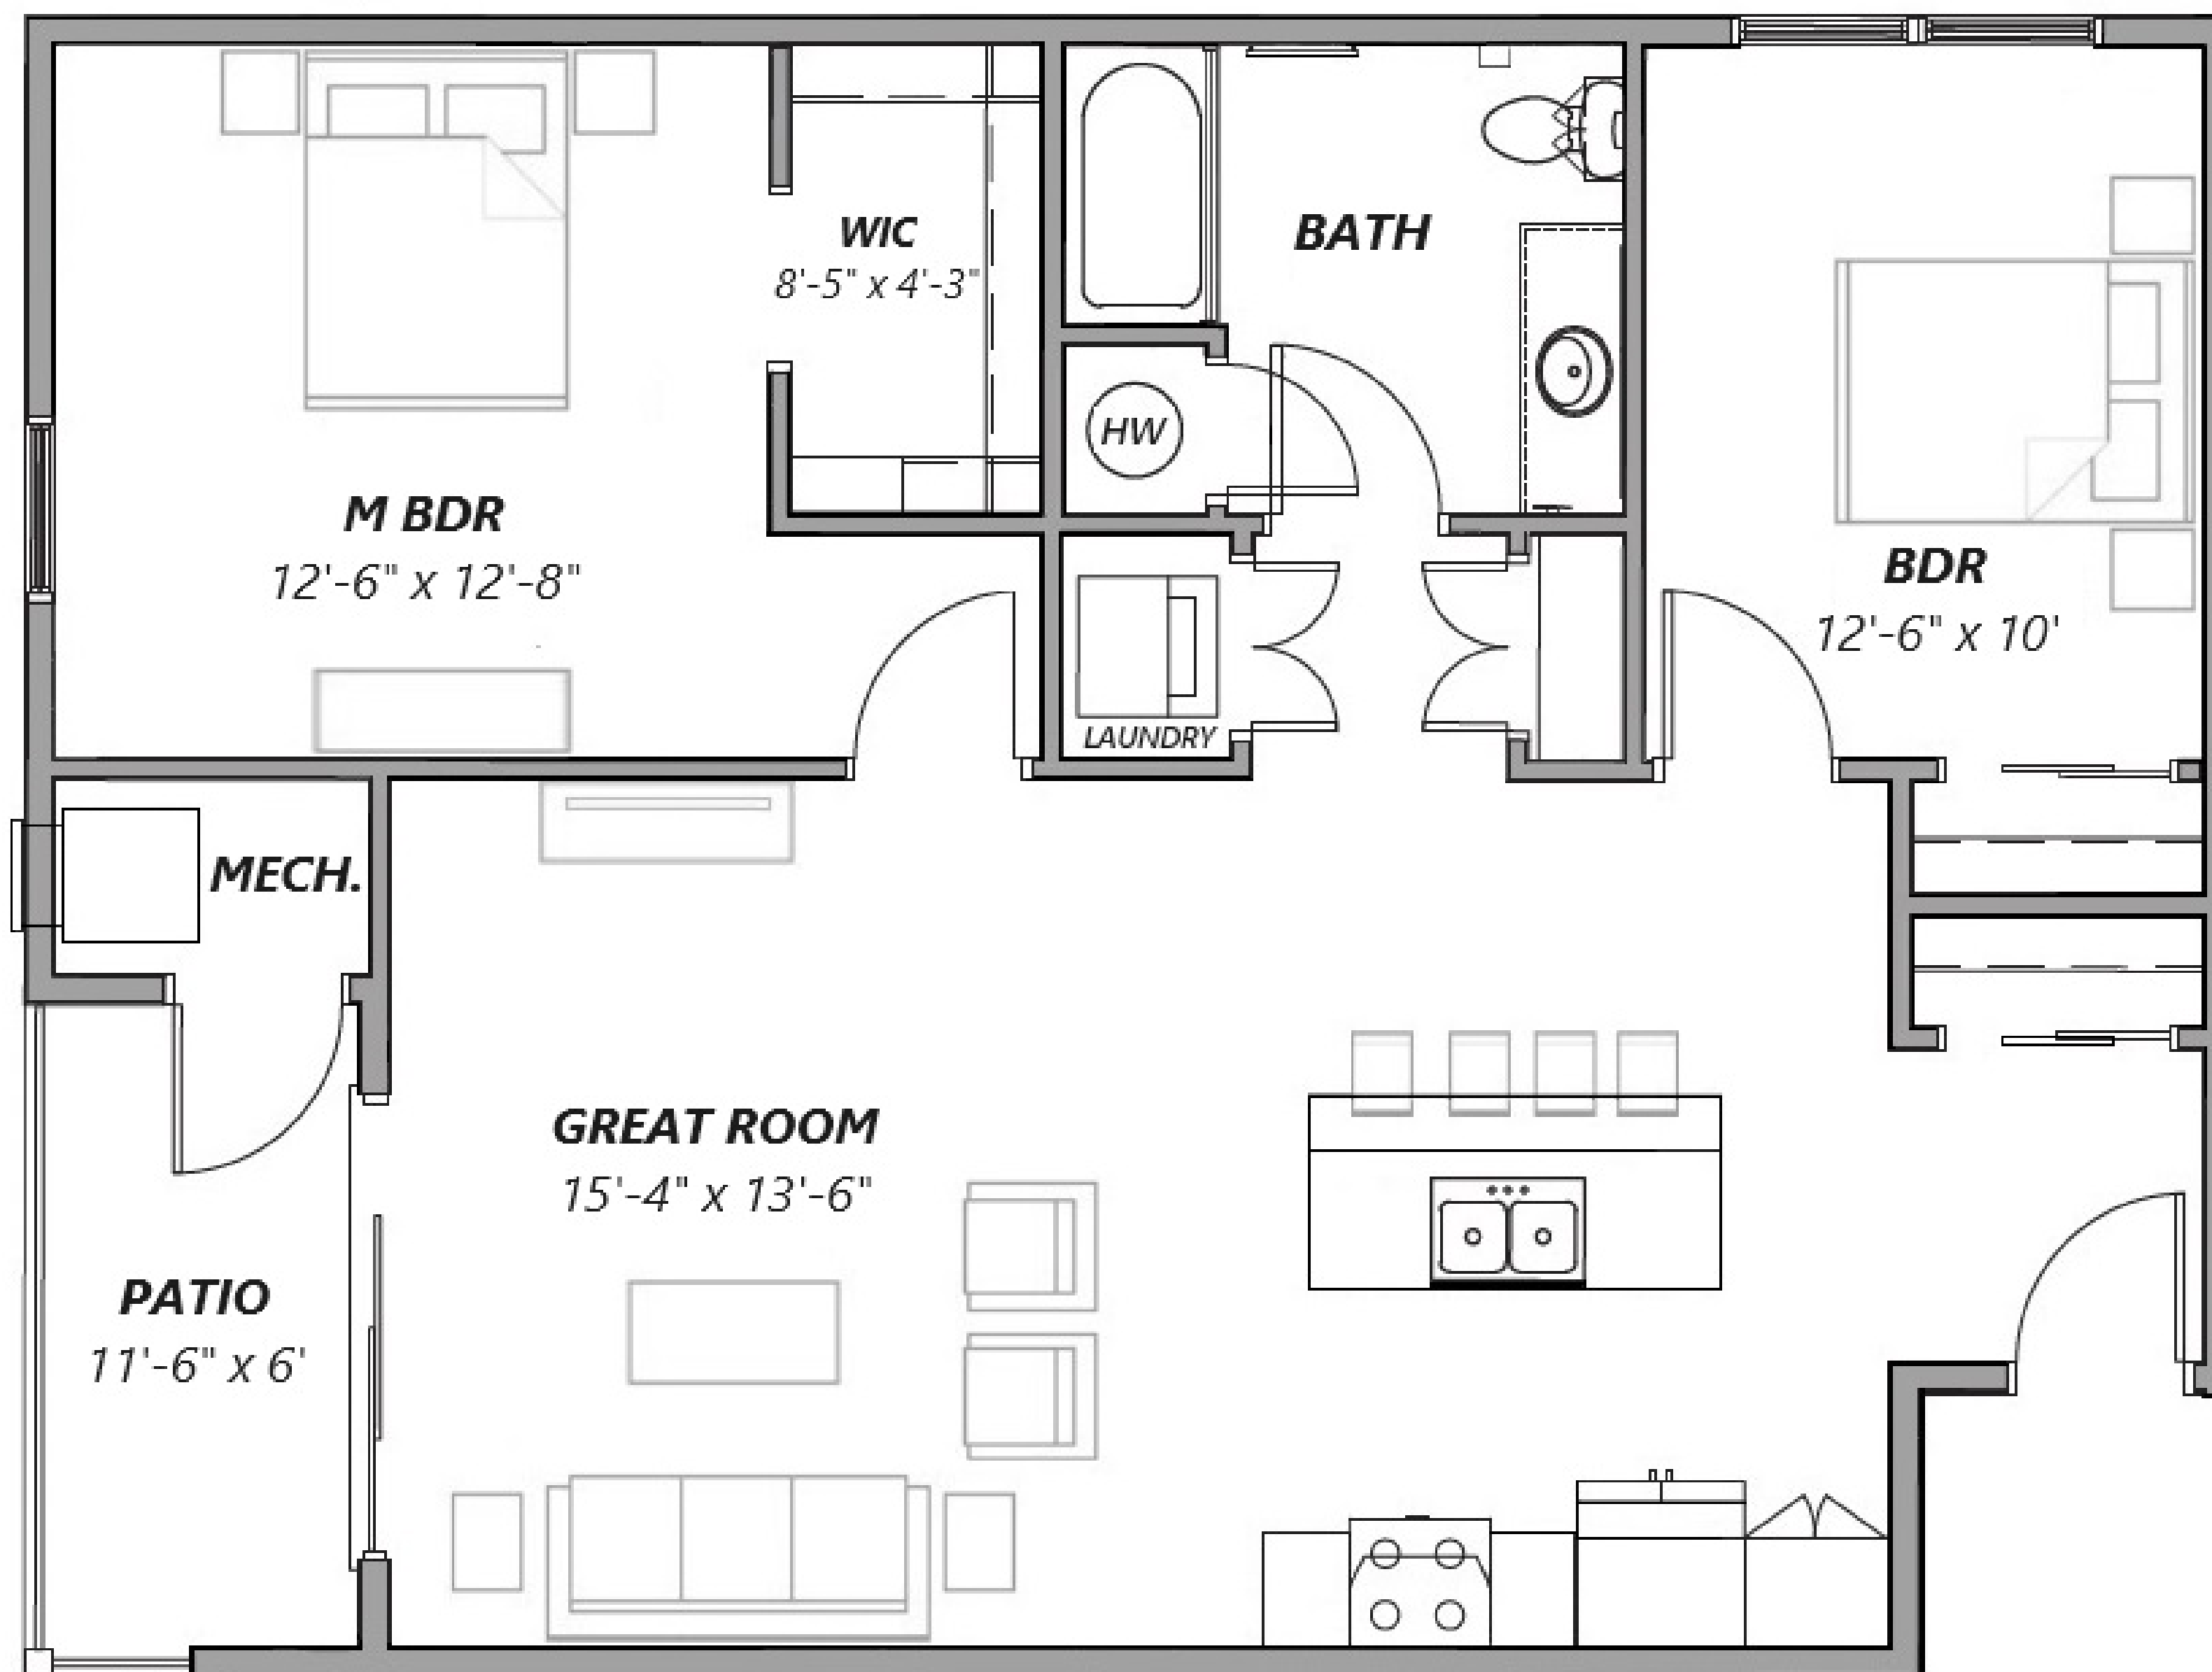

624 River Road - UNIT "M"

- UNIT DETAILS**
- ❖ 1020 SqFt
 - ❖ 2 Bedrooms
 - ❖ 1 Bathrooms
 - ❖ Corner Unit

STONEWALL
PROPERTY MANAGEMENT

9829 MAIN STREET
CLARENCE, NY 14031
P: 716.587.8700
F: 716.759.1501
WWW.STONEWALLMGT.COM

600 RIVER ROAD APARTMENTS

Now Available

624 River Road - UNIT "M"

600 RIVER ROAD APARTMENTS

UNIT DETAILS

- ❖ 1020 SqFt
- ❖ 2 Bedrooms
- ❖ 1 Bathrooms
- ❖ Corner Unit

STONEWALL
PROPERTY MANAGEMENT

9829 MAIN STREET
CLARENCE, NY 14031
P: 716.587.8700
F: 716.759.1501
WWW.STONEWALLMGT.COM