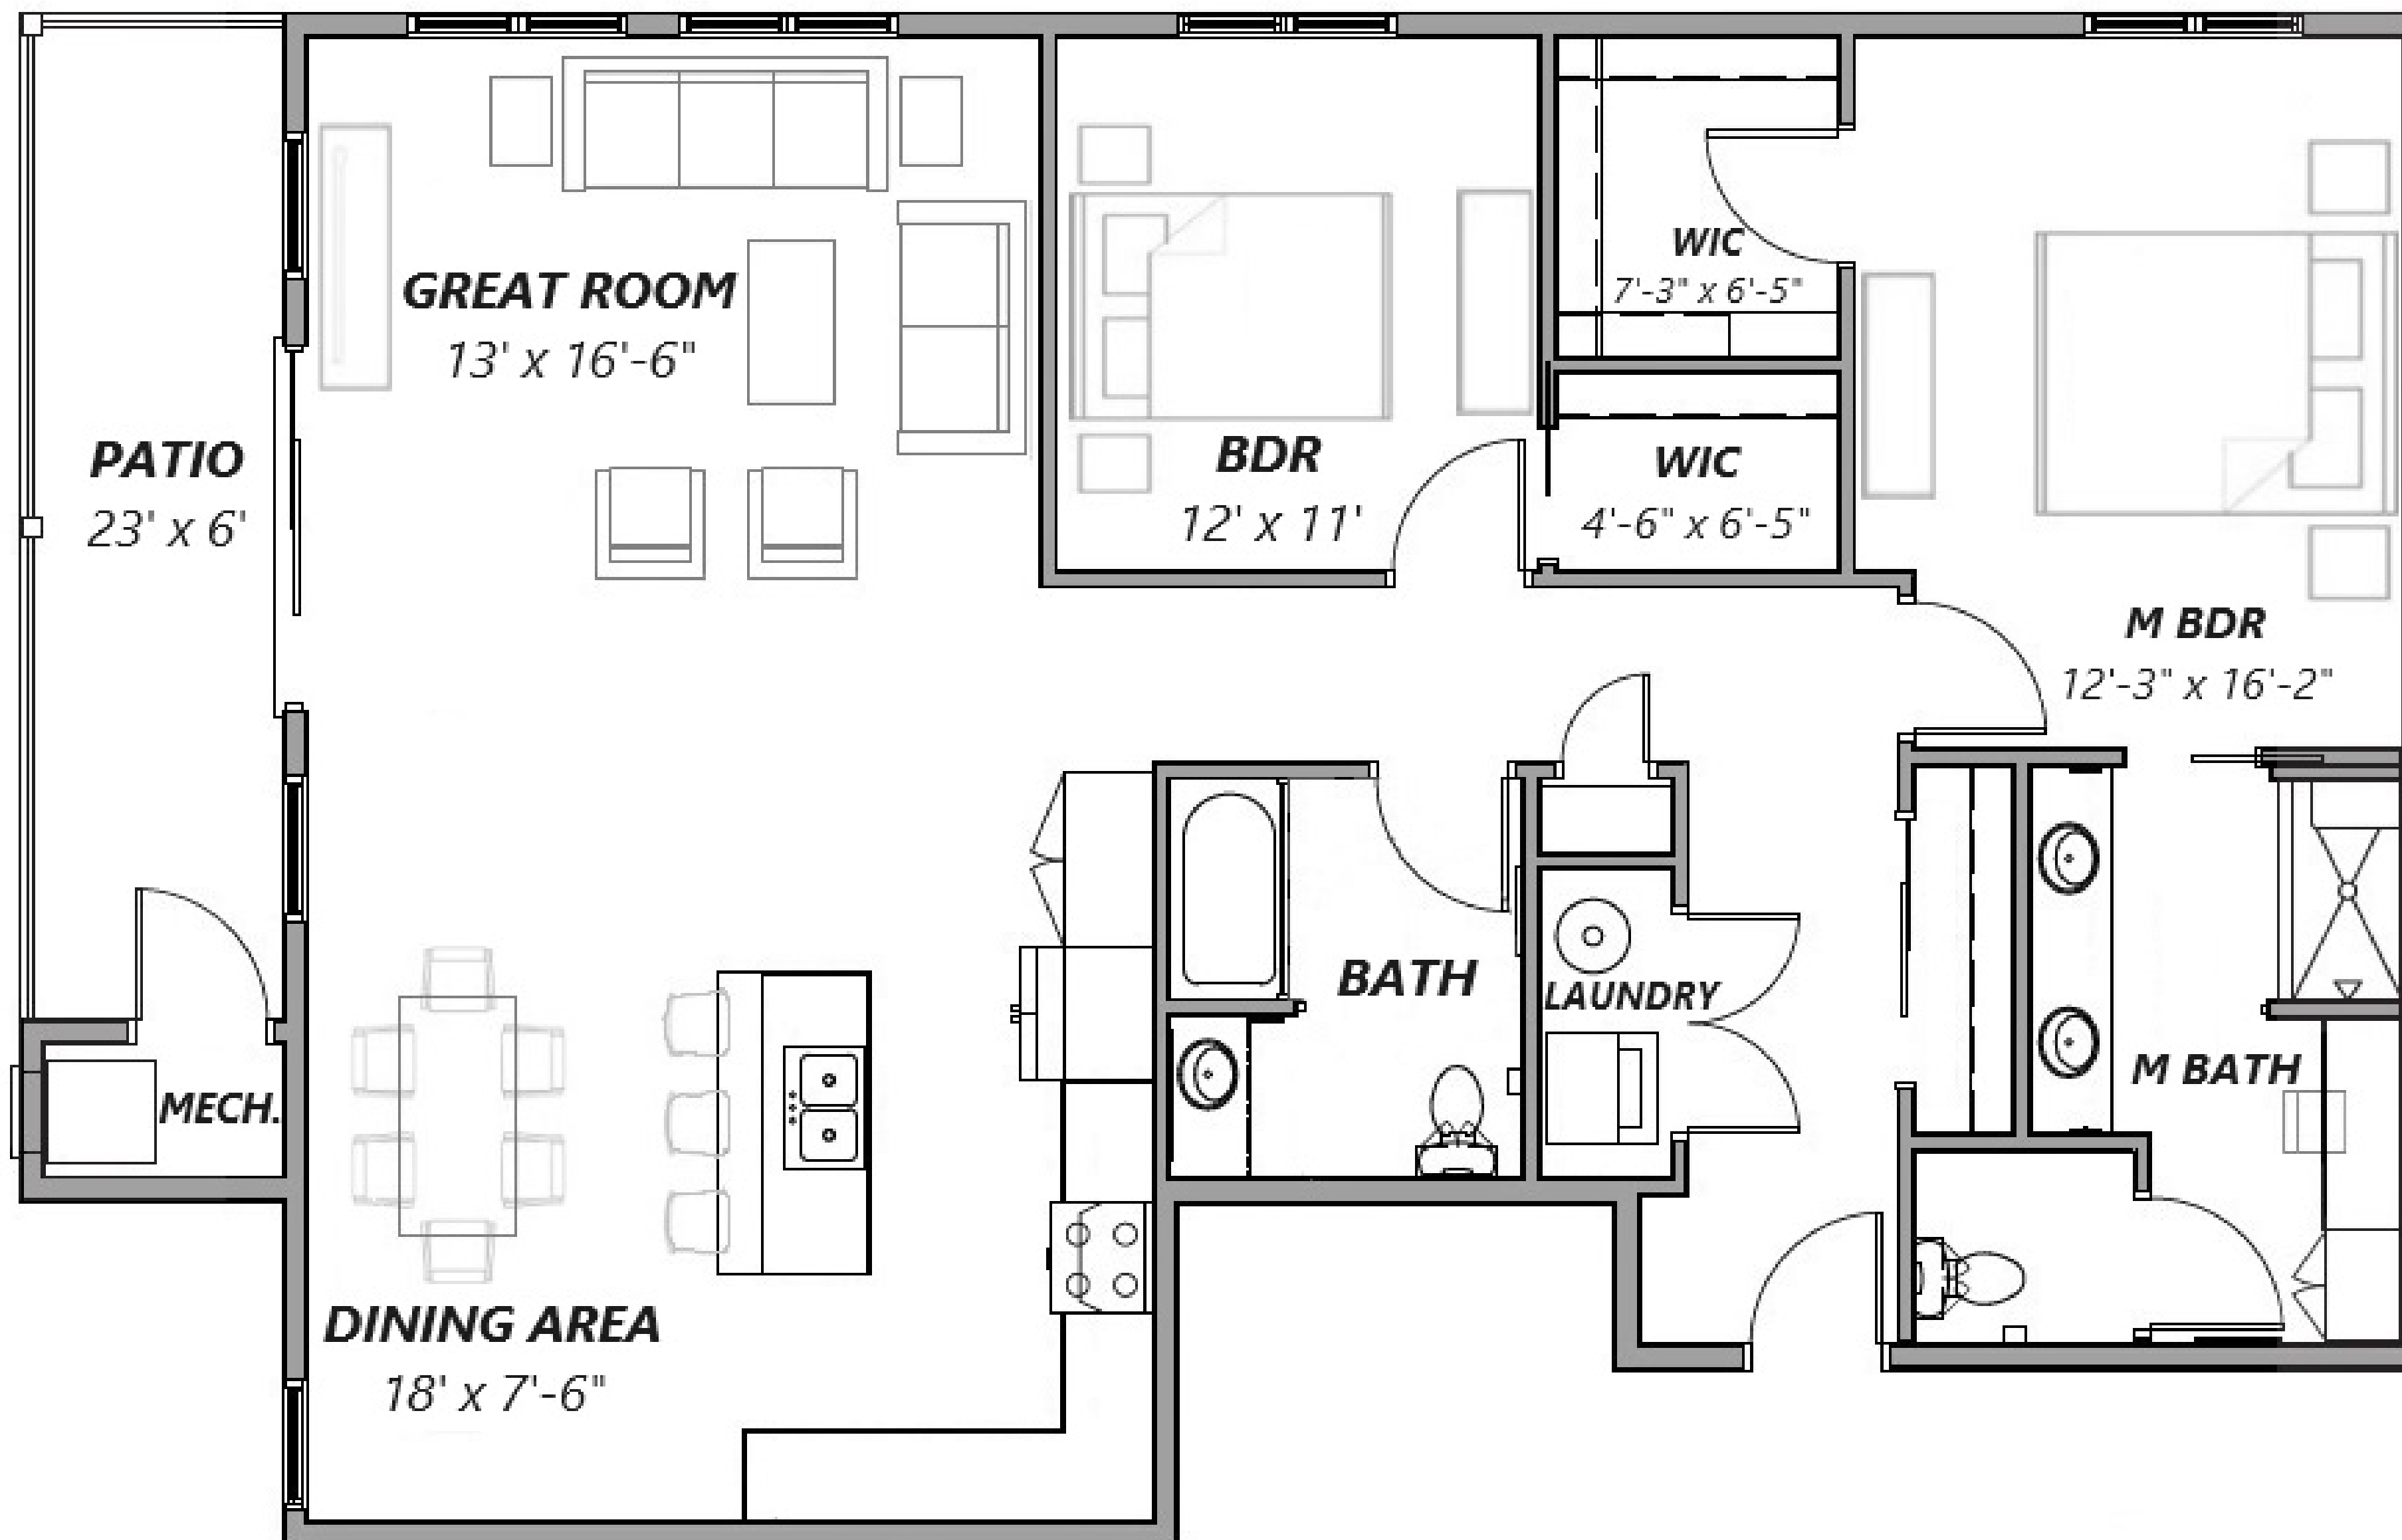

600
RIVER
ROAD
APARTMENTS

Now Available

624 River Road - UNIT "L"

600
RIVER
ROAD
APARTMENTS

UNIT DETAILS

- ❖ 1490 SqFt
- ❖ 2 Bedrooms
- ❖ 2 Bathrooms
- ❖ Waterfront Views
- ❖ Extra Large Balcony
- ❖ Corner Unit
- ❖ Make-Up Vanity
- ❖ Fourth Floor

UNIT DETAILS

- ❖ 1490 SqFt
- ❖ 2 Bedrooms
- ❖ 2 Bathrooms
- ❖ Waterfront Views
- ❖ Extra Large Balcony
- ❖ Corner Unit
- ❖ Make-Up Vanity
- ❖ Fourth Floor

STONEWALL
PROPERTY MANAGEMENT

9829 MAIN STREET
CLARENCE, NY 14031
P: 716.587.8700
F: 716.759.1501
WWW.STONEWALLMGT.COM