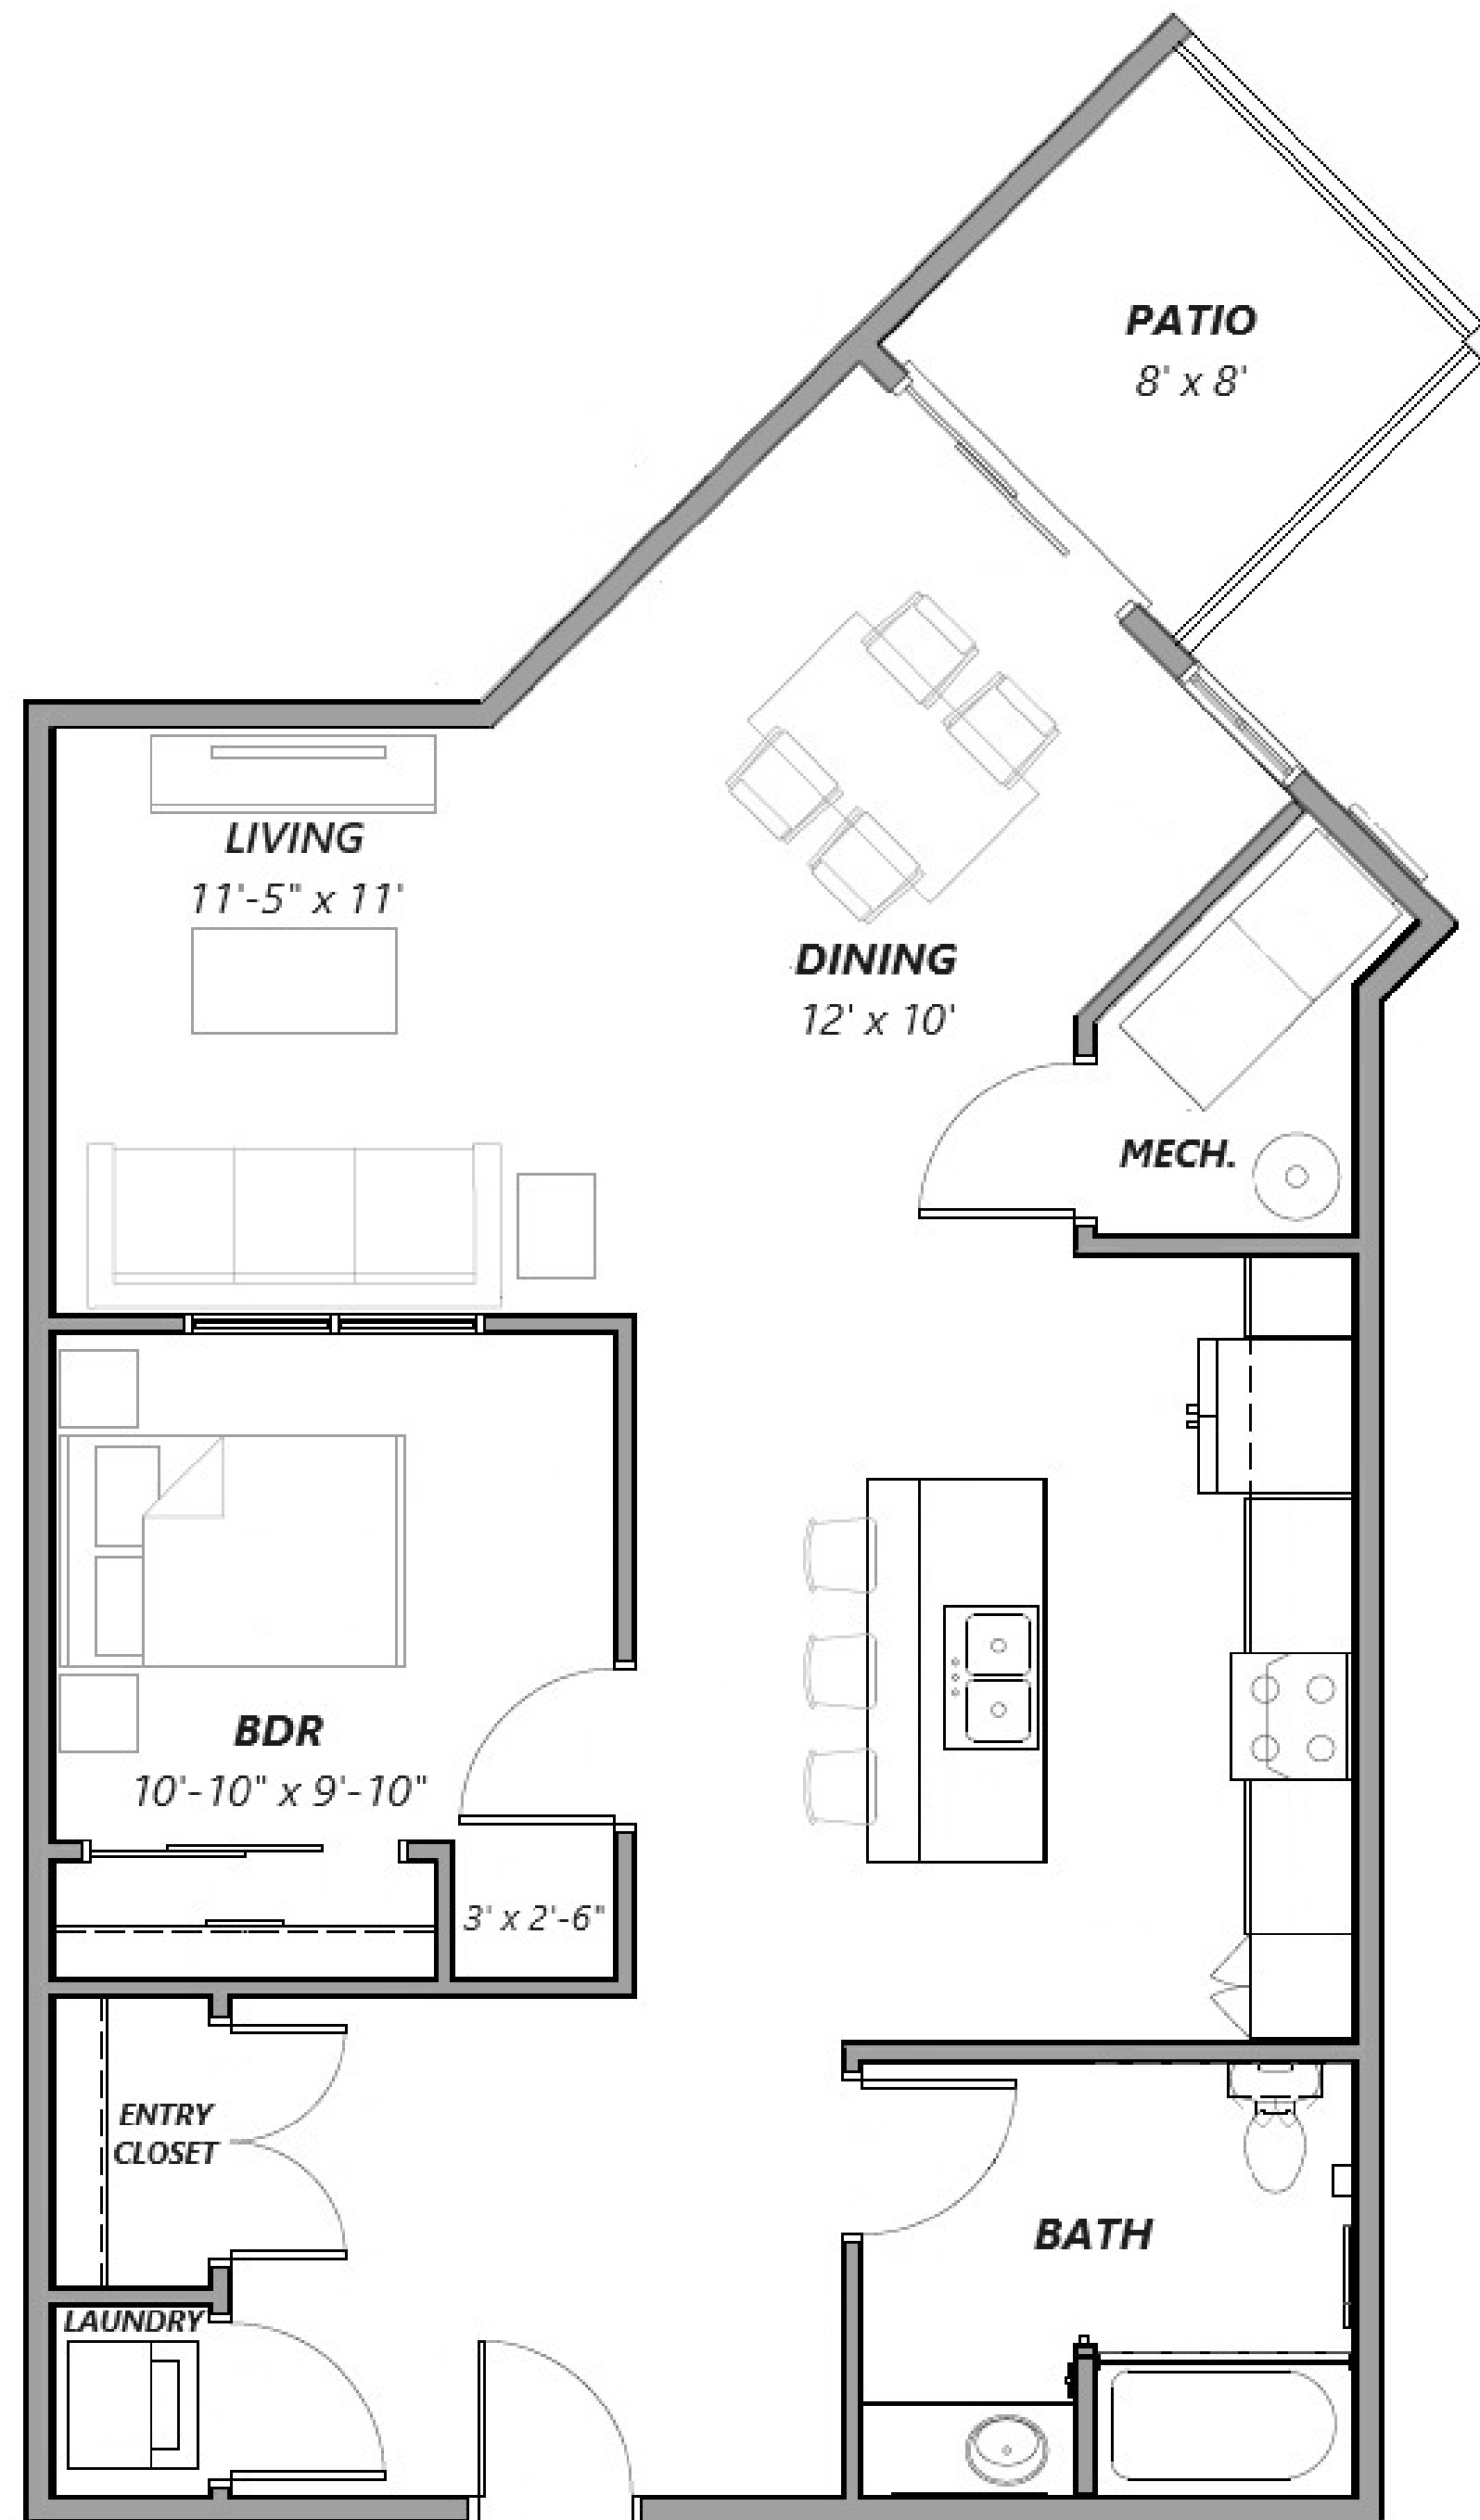

600
RIVER
ROAD
APARTMENTS

Now Available

624 River Road - UNIT "H"

600
RIVER
ROAD
APARTMENTS

UNIT DETAILS

- ❖ 785 SqFt
- ❖ Studio Style

STONEWALL
PROPERTY MANAGEMENT

9829 MAIN STREET
CLARENCE, NY 14031
P: 716.587.8700
F: 716.759.1501
WWW.STONEWALLMGT.COM