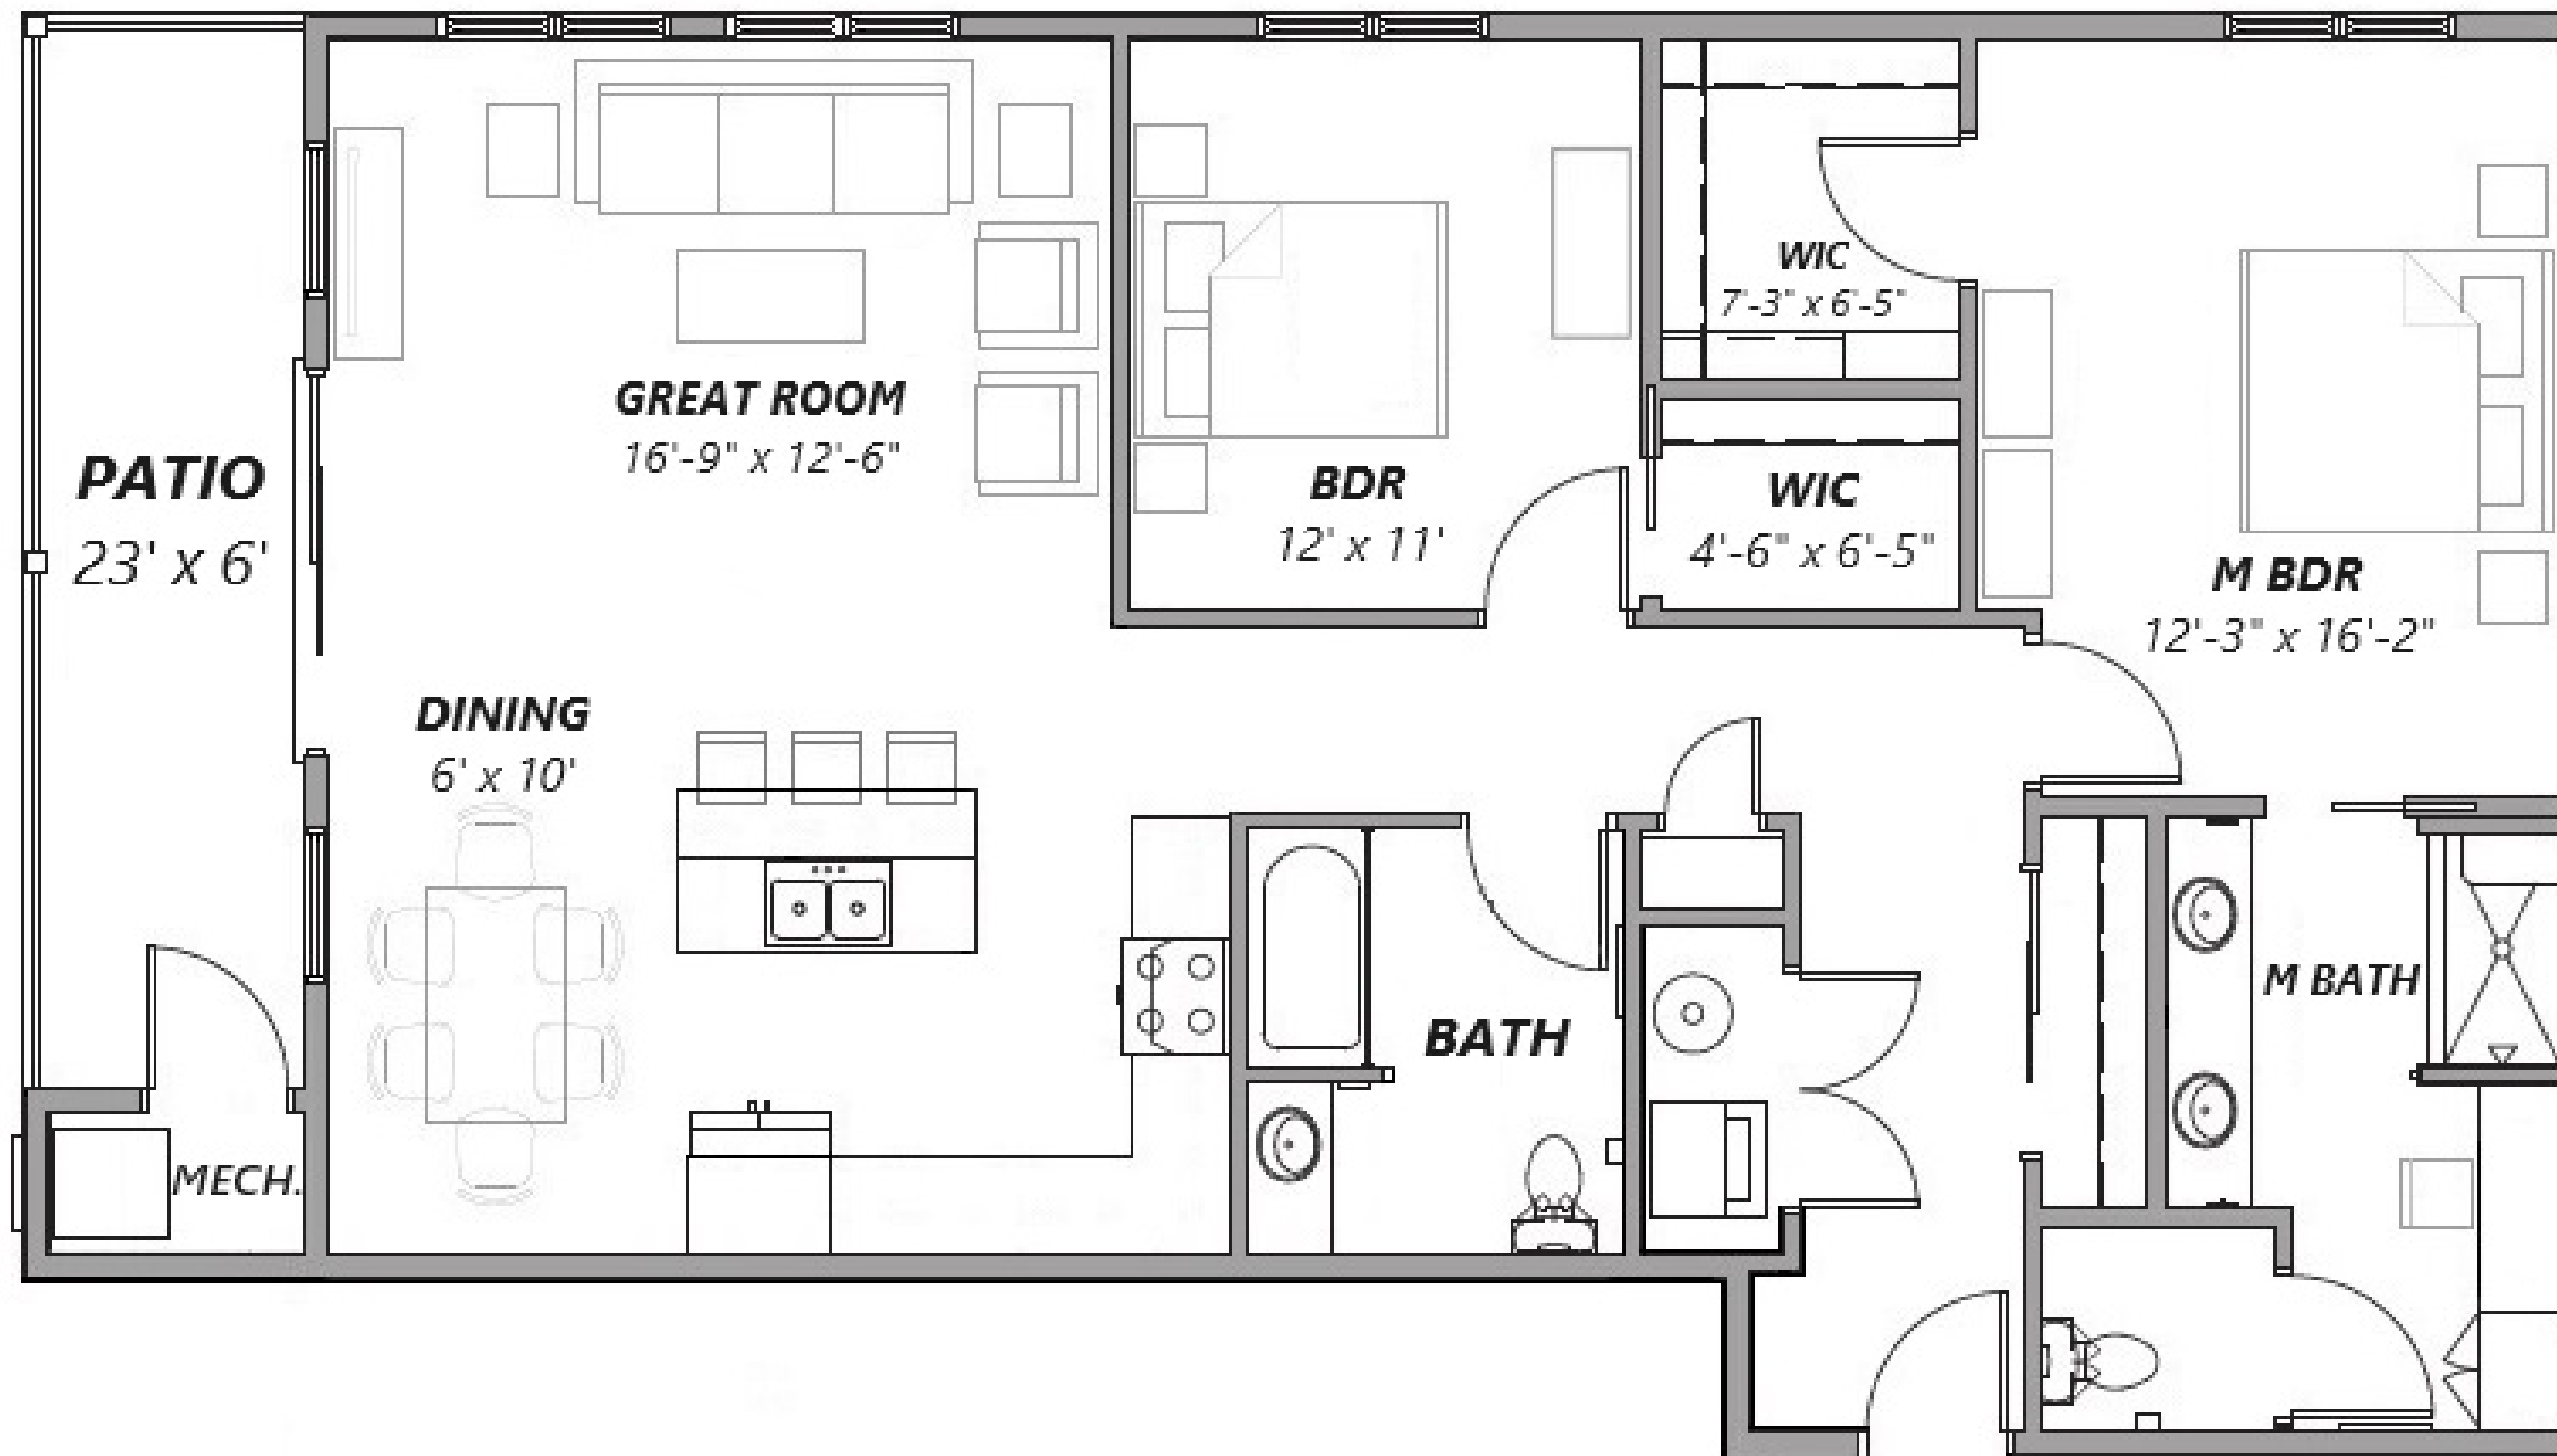

600
RIVER
ROAD
APARTMENTS

Now Available

624 River Road - UNIT "G"

600
RIVER
ROAD
APARTMENTS

UNIT DETAILS

- ❖ 1340 SqFt
- ❖ 2 Bedrooms
- ❖ 2 Bathrooms
- ❖ Waterfront Views
- ❖ Extra Large Balcony
- ❖ Corner Unit
- ❖ Make-Up Vanity

UNIT DETAILS

- ❖ 1340 SqFt
- ❖ 2 Bedrooms
- ❖ 2 Bathrooms
- ❖ Waterfront Views
- ❖ Extra Large Balcony
- ❖ Corner Unit
- ❖ Make-Up Vanity

STONEWALL
PROPERTY MANAGEMENT

9829 MAIN STREET
CLARENCE, NY 14031
P: 716.587.8700
F: 716.759.1501
WWW.STONEWALLMGT.COM