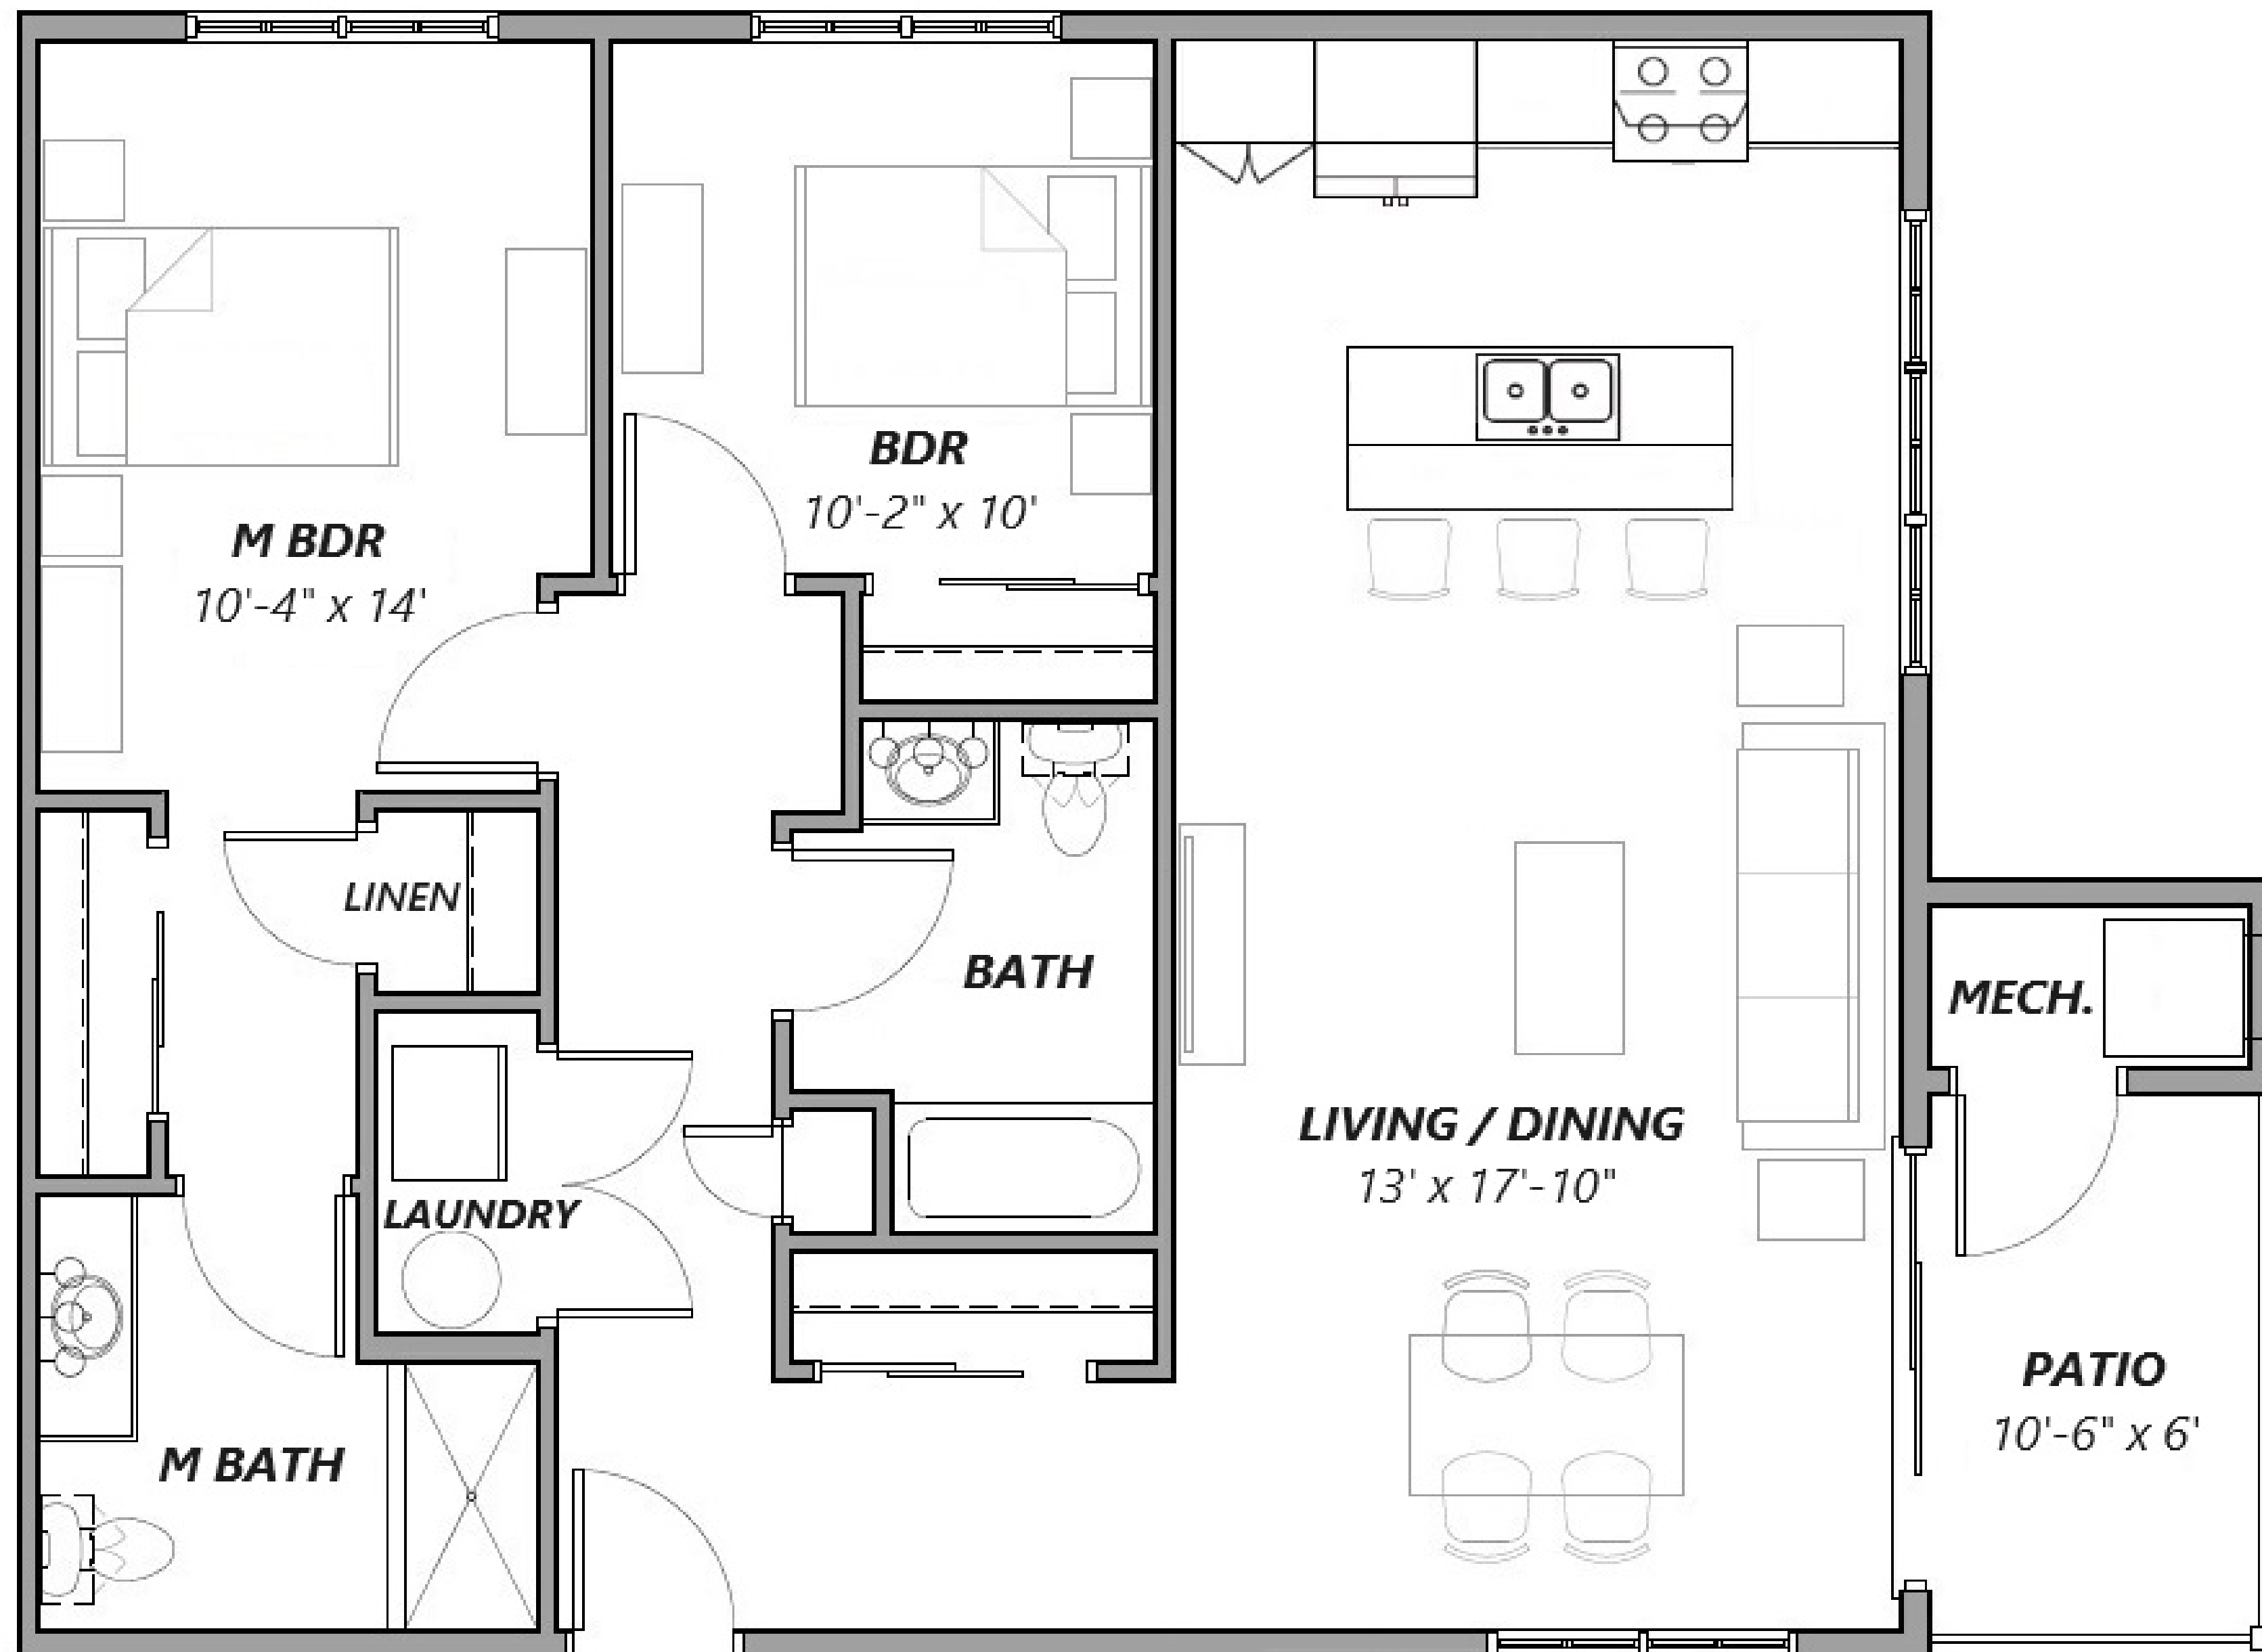

600
RIVER
ROAD
APARTMENTS

Now Available

624 River Road - UNIT "F"

600
RIVER
ROAD
APARTMENTS

UNIT DETAILS

- ❖ 1055 SqFt
- ❖ 2 Bedrooms
- ❖ 2 Bathrooms
- ❖ Waterfront Views
- ❖ Corner Unit

STONEWALL
PROPERTY MANAGEMENT

9829 MAIN STREET
CLARENCE, NY 14031
P: 716.587.8700
F: 716.759.1501
WWW.STONEWALLMGT.COM

600
RIVER
ROAD
APARTMENTS

Now Available

624 River Road - UNIT "F"

600
RIVER
ROAD
APARTMENTS

UNIT DETAILS

- ❖ 1055 SqFt
- ❖ 2 Bedrooms
- ❖ 2 Bathrooms
- ❖ Waterfront Views
- ❖ Corner Unit