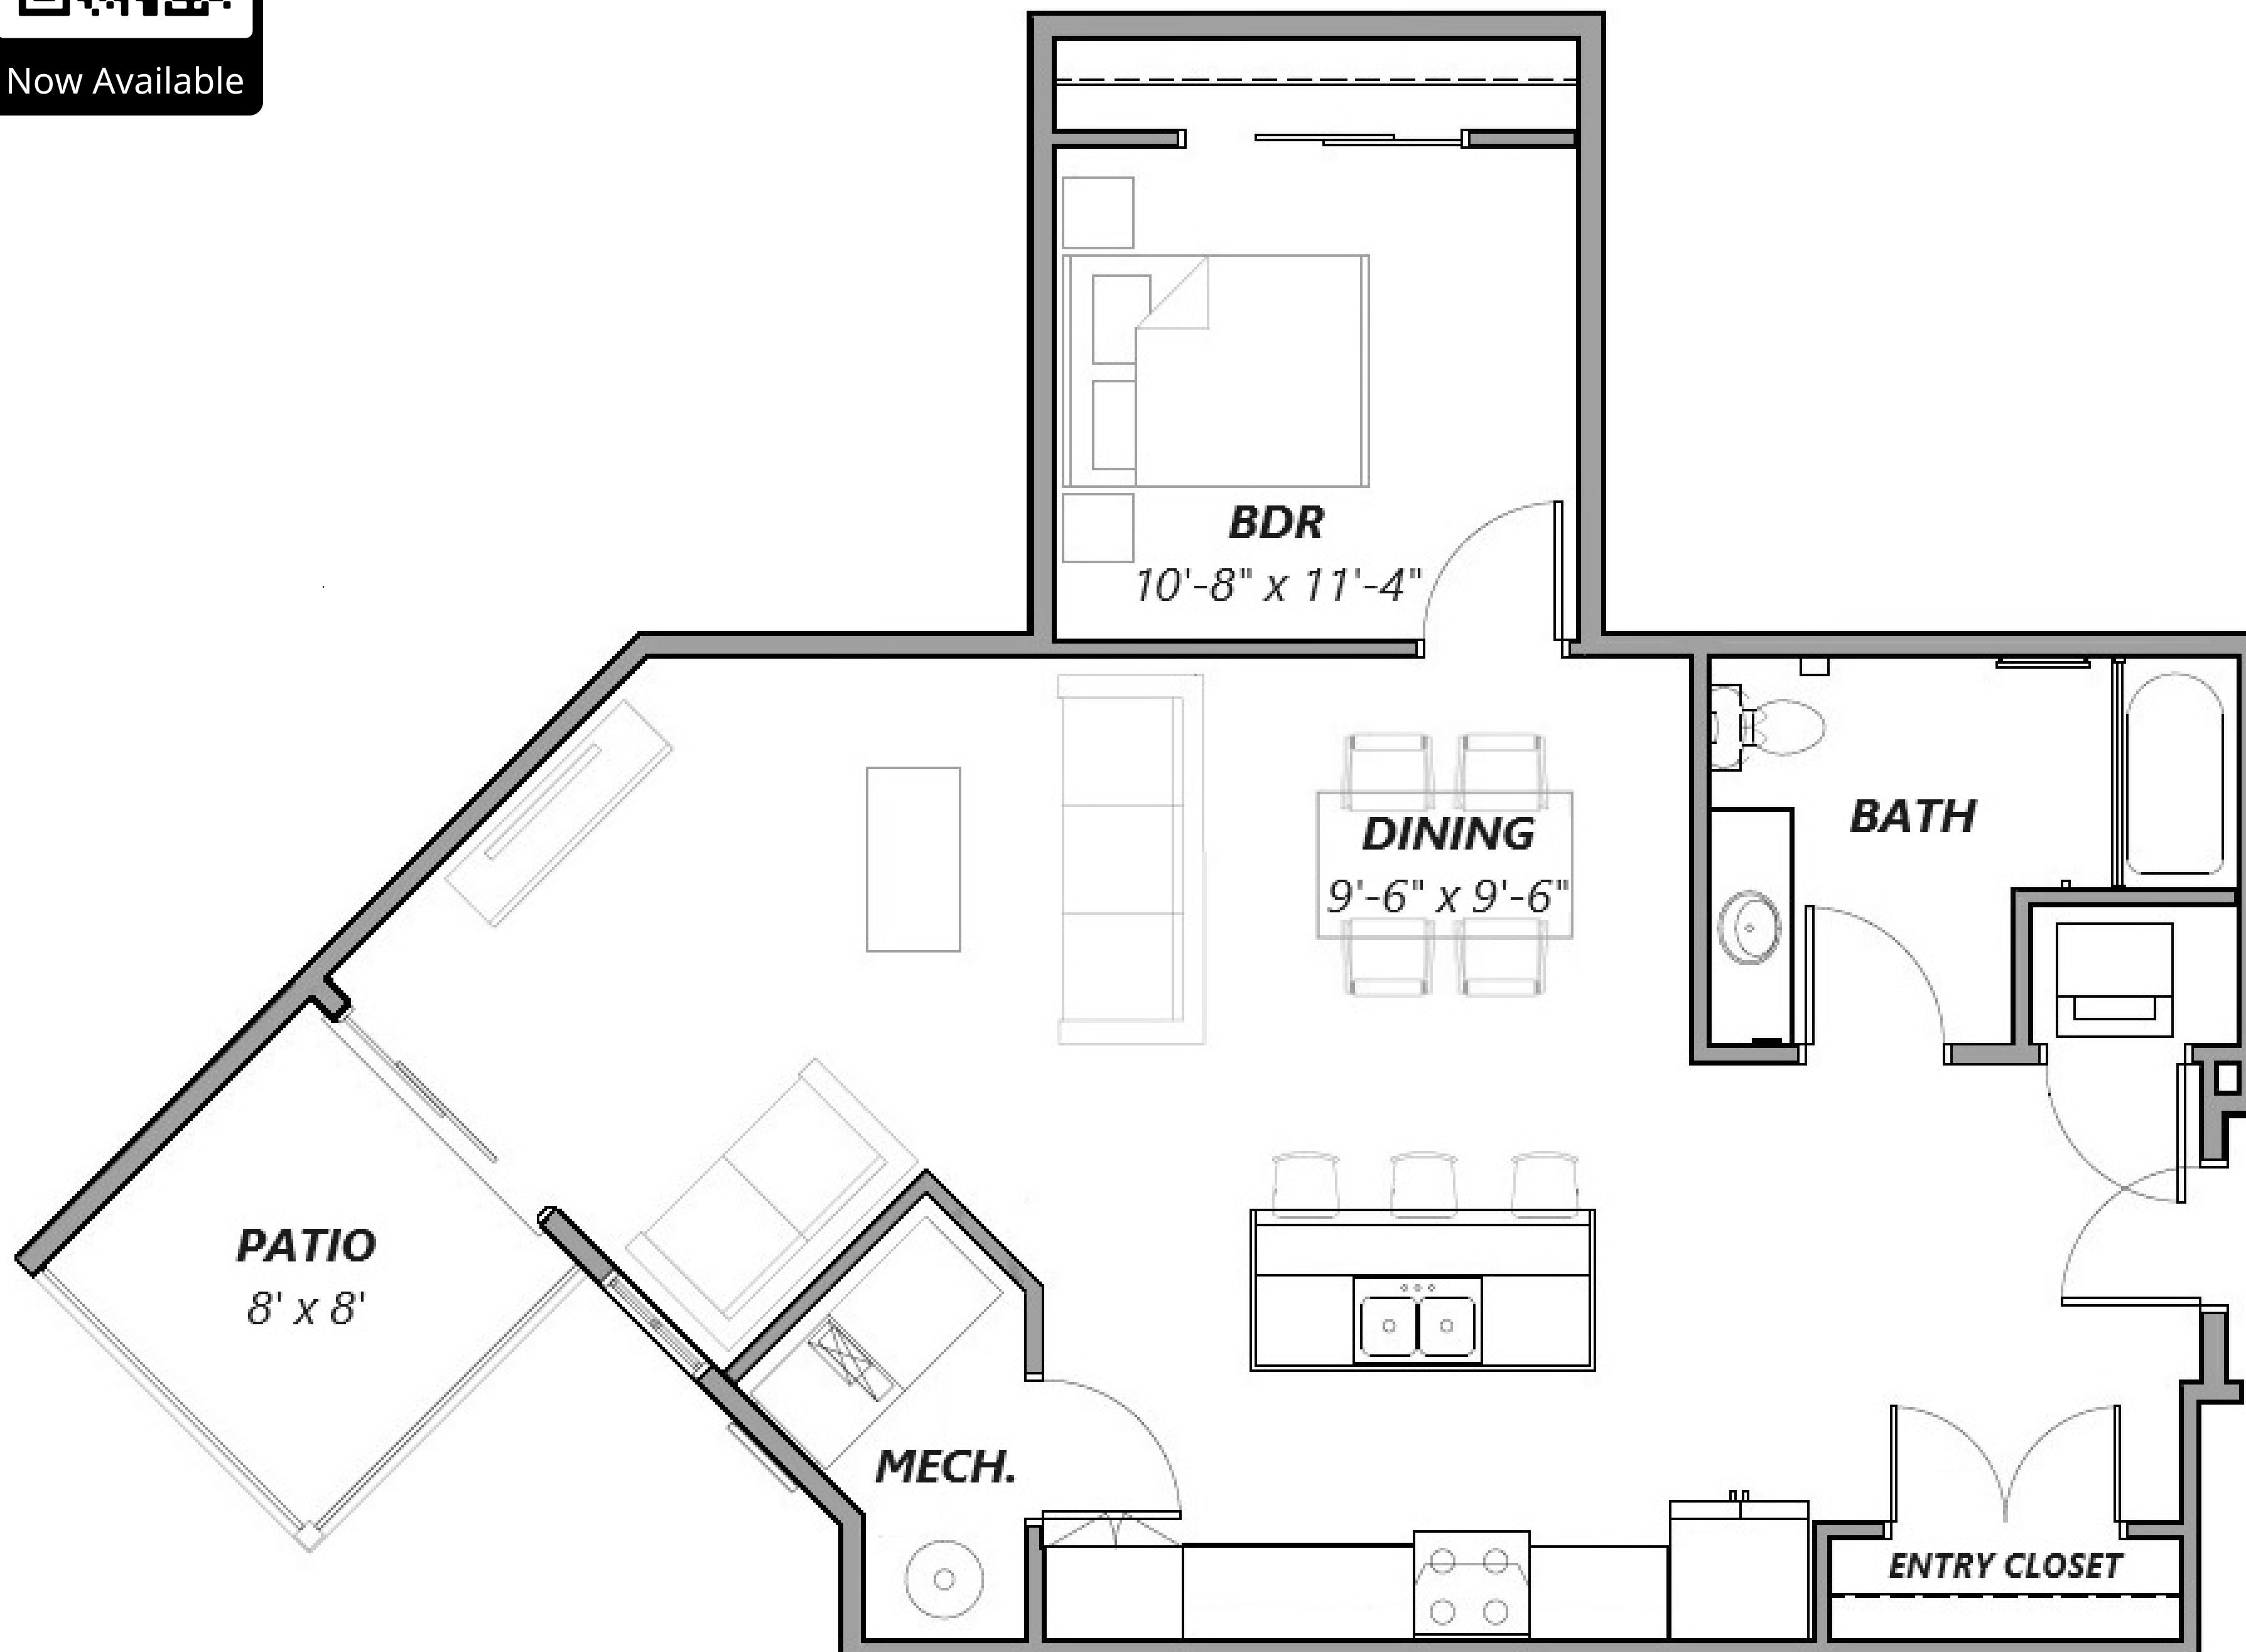

624 River Road - UNIT "D"

UNIT DETAILS

- ❖ 945 SqFt
- ❖ Studio Style

STONEWALL
PROPERTY MANAGEMENT

9829 MAIN STREET
CLARENCE, NY 14031
P: 716.587.8700
F: 716.759.1501
WWW.STONEWALLMGT.COM

600
RIVER
ROAD
APARTMENTS

Now Available

624 River Road - UNIT "D"

600
RIVER
ROAD
APARTMENTS

UNIT DETAILS

- ❖ 945 SqFt
- ❖ Studio Style

STONEWALL
PROPERTY MANAGEMENT

9829 MAIN STREET
CLARENCE, NY 14031
P: 716.587.8700
F: 716.759.1501
WWW.STONEWALLMGT.COM