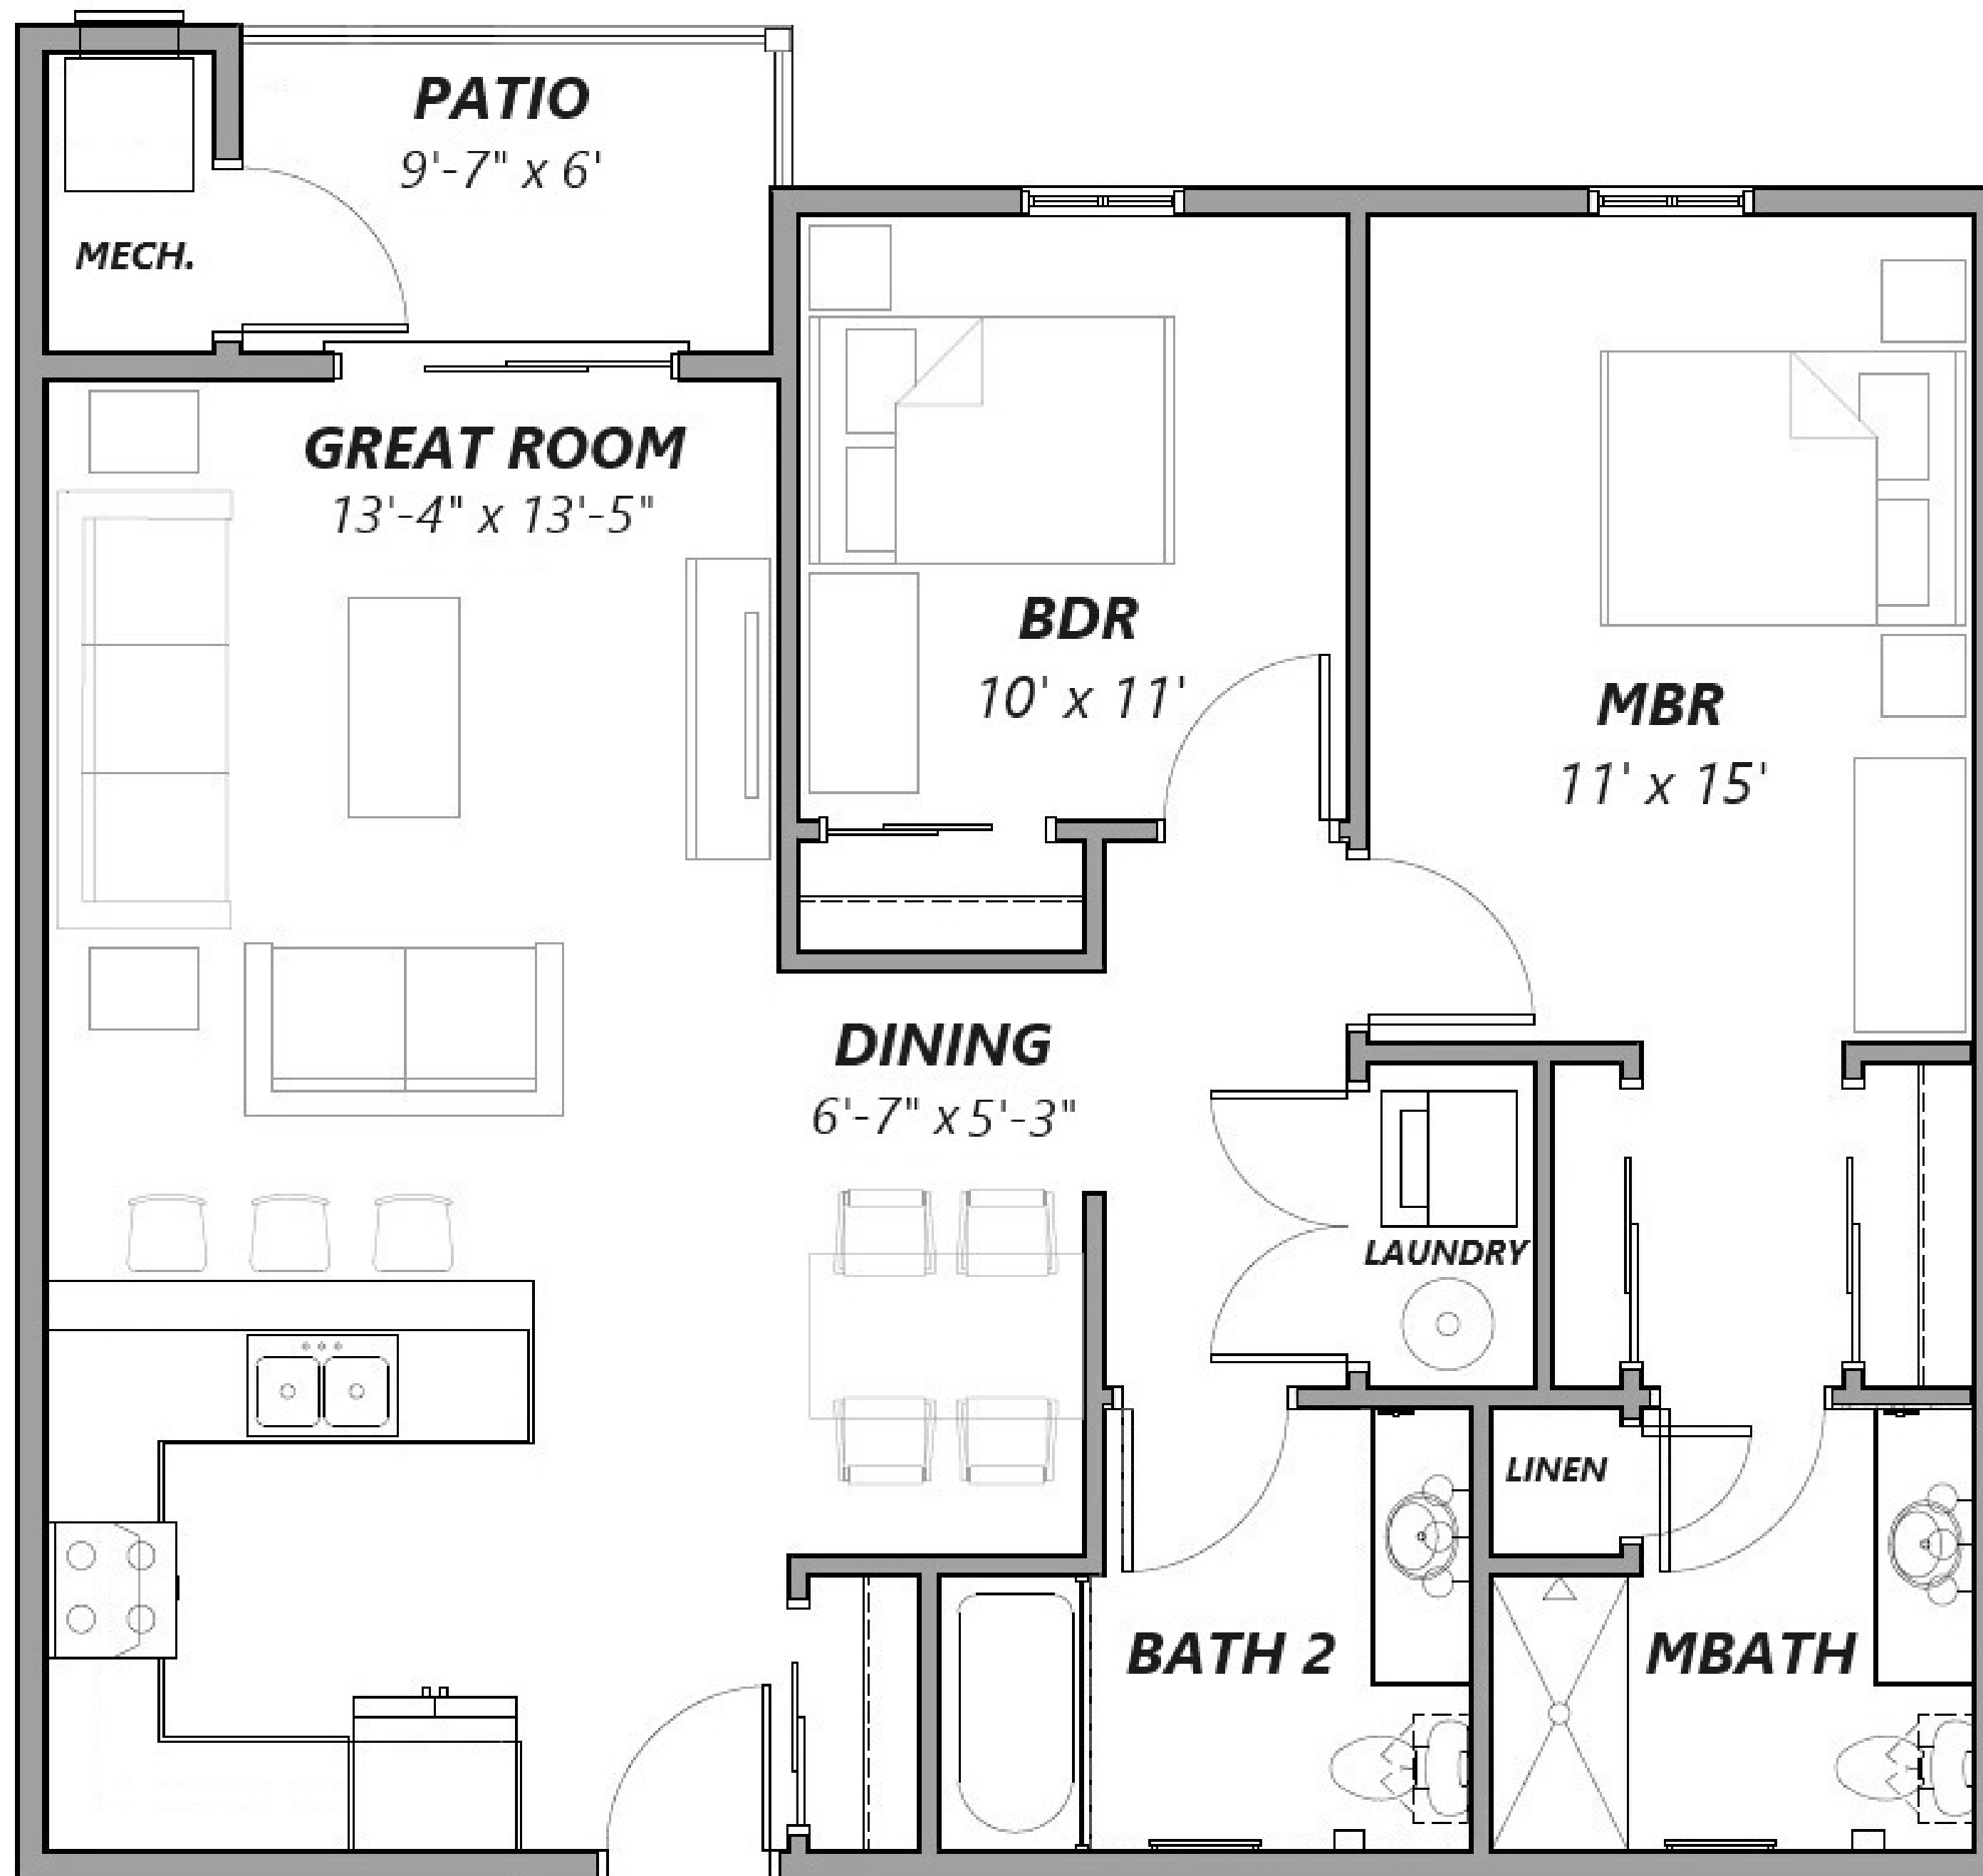

600
RIVER
ROAD
APARTMENTS

Now Available

624 River Road - UNIT "A"

600
RIVER
ROAD
APARTMENTS

UNIT DETAILS

- ❖ 1035 SqFt
- ❖ 2 Bedrooms
- ❖ 2 Bathrooms
- ❖ Waterfront Options Available

STONEWALL
PROPERTY MANAGEMENT

9829 MAIN STREET
CLARENCE, NY 14031
P: 716.587.8700
F: 716.759.1501
WWW.STONEWALLMGT.COM

600 RIVER ROAD APARTMENTS

Now Available

624 River Road - UNIT "A"

600
RIVER
ROAD
APARTMENTS

UNIT DETAILS

- ❖ 1035 SqFt
- ❖ 2 Bedrooms
- ❖ 2 Bathrooms
- ❖ Waterfront Options Available