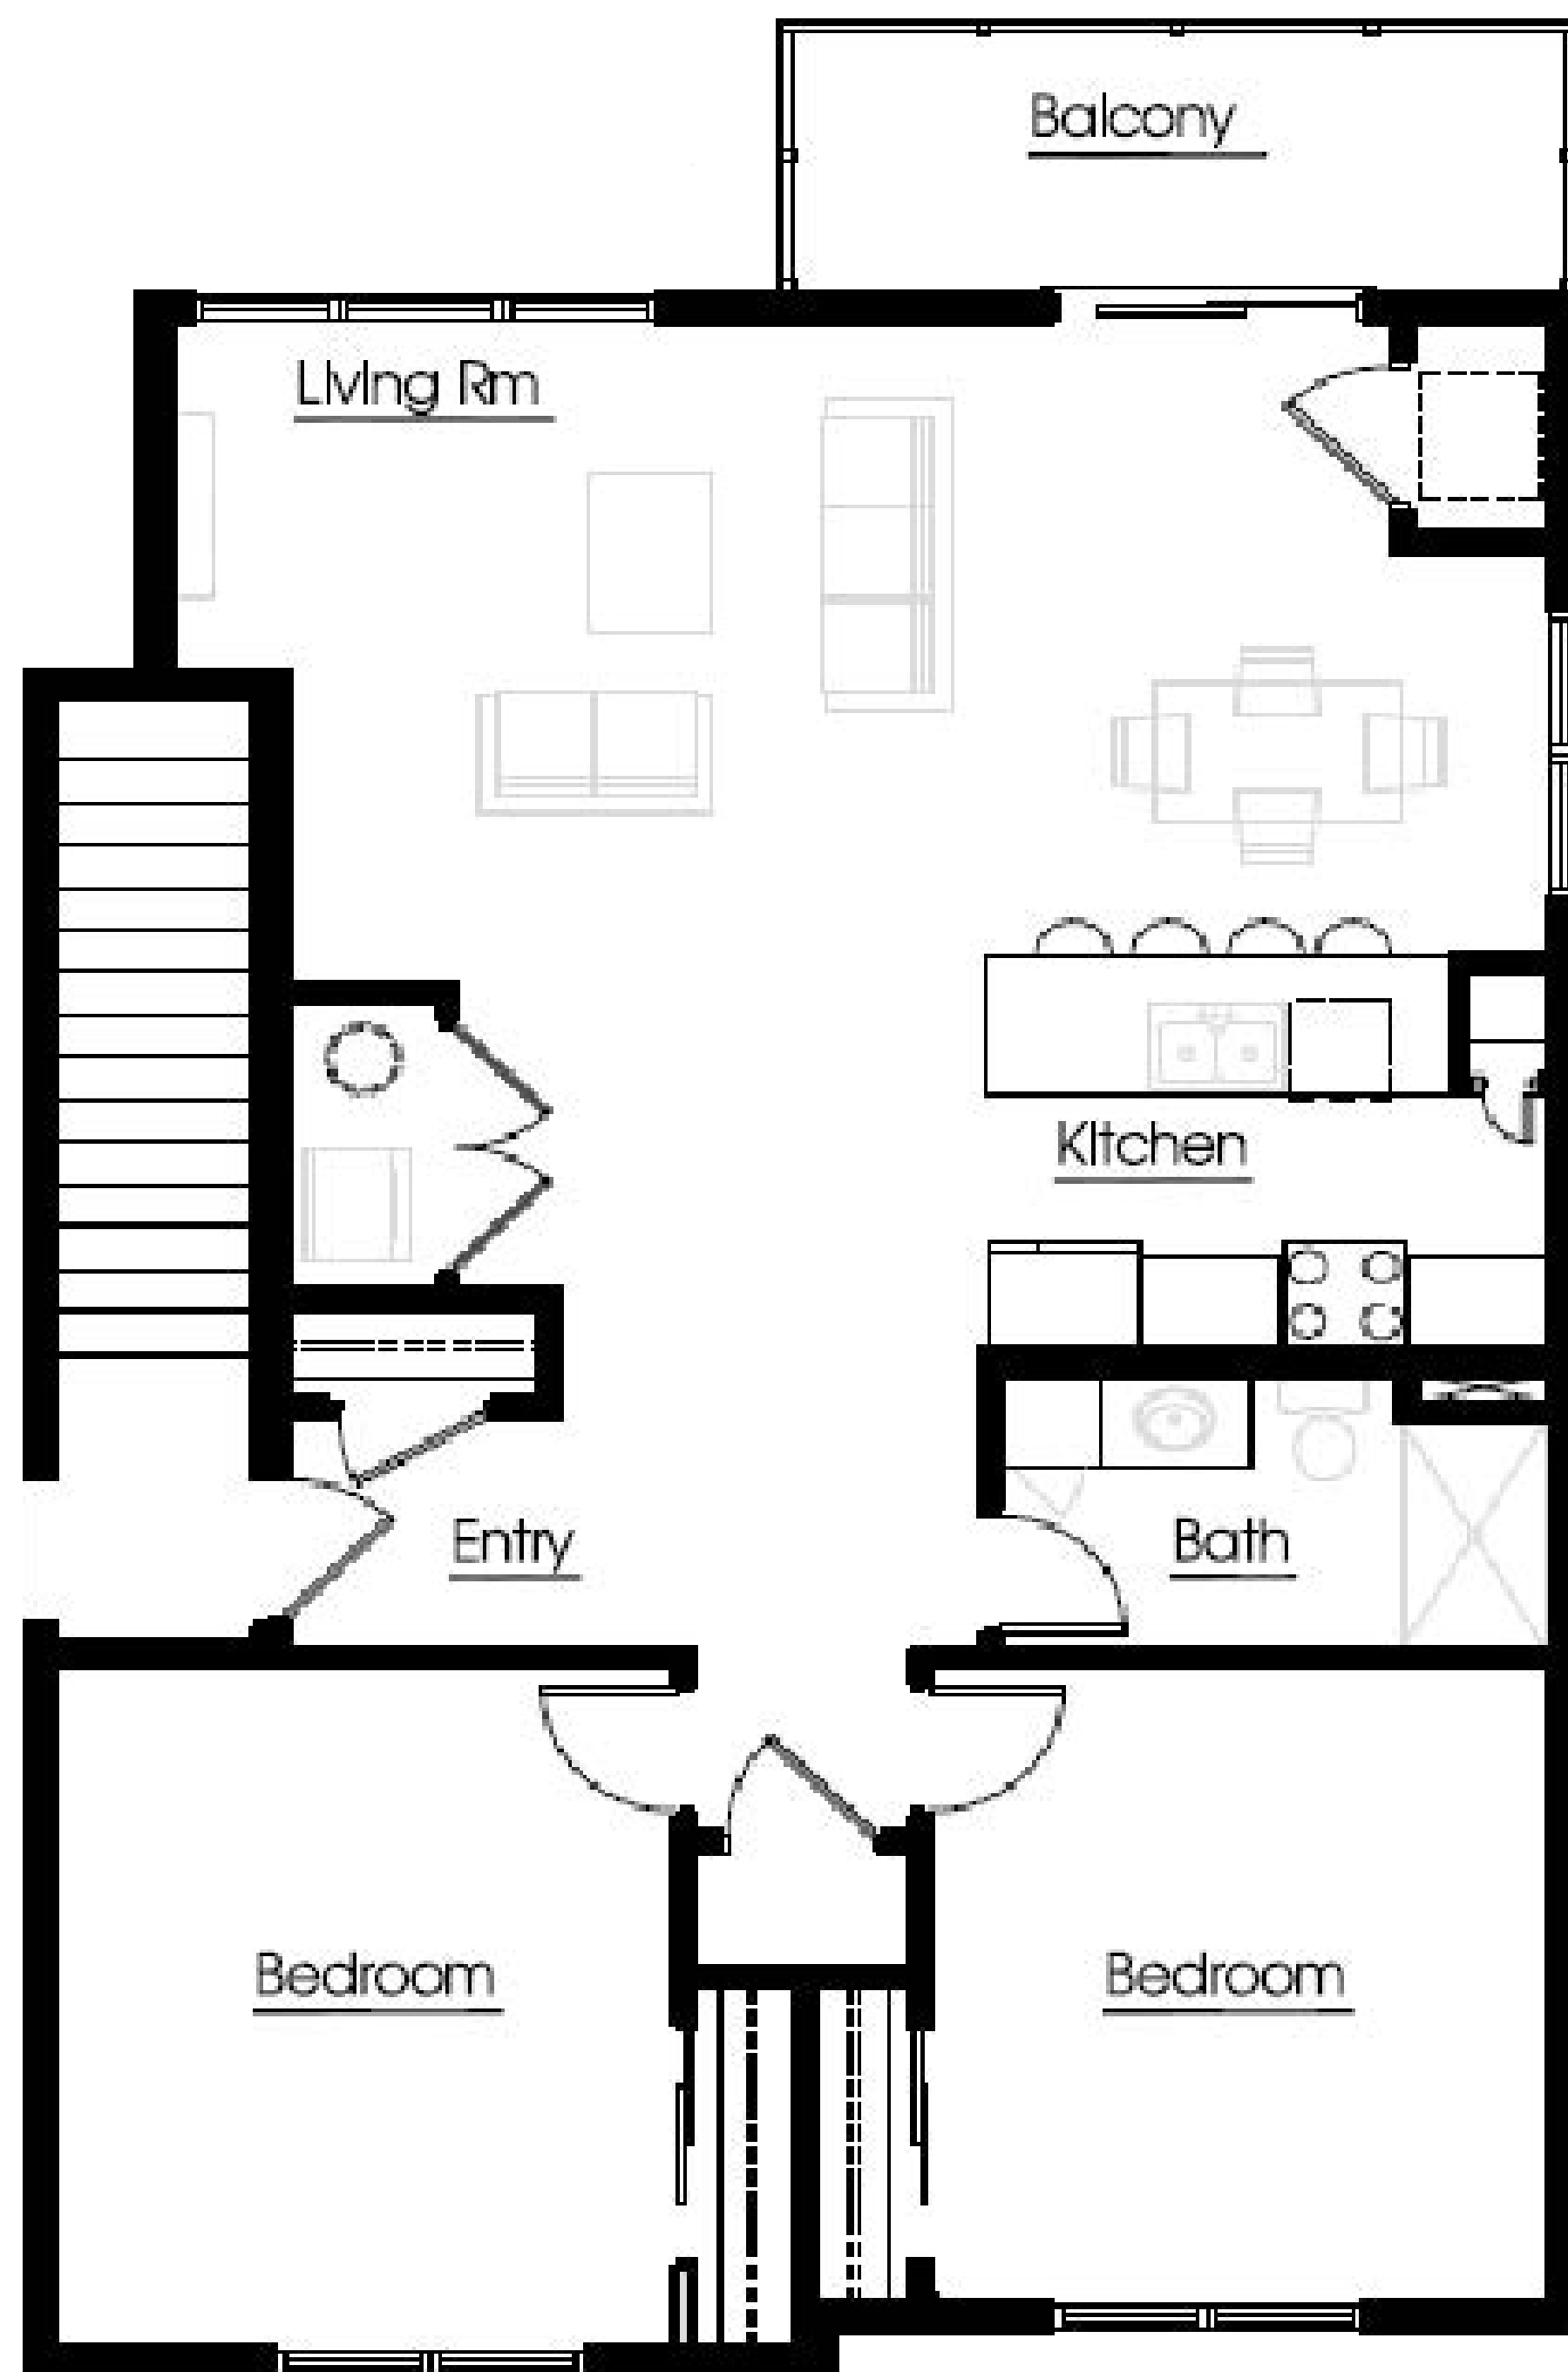

## 622 River Road - Unit 206

**600**  
RIVER  
ROAD  
APARTMENTS

### UNIT DETAILS

- ❖ 1,195 SqFt
- ❖ 2 Bedrooms
- ❖ 1 Bathroom
- ❖ Water Views

**STONEWALL**  
PROPERTY MANAGEMENT

9829 MAIN STREET  
CLARENCE, NY 14031  
P: 716.587.8700  
F: 716.759.1501  
[WWW.STONEWALLMGT.COM](http://WWW.STONEWALLMGT.COM)