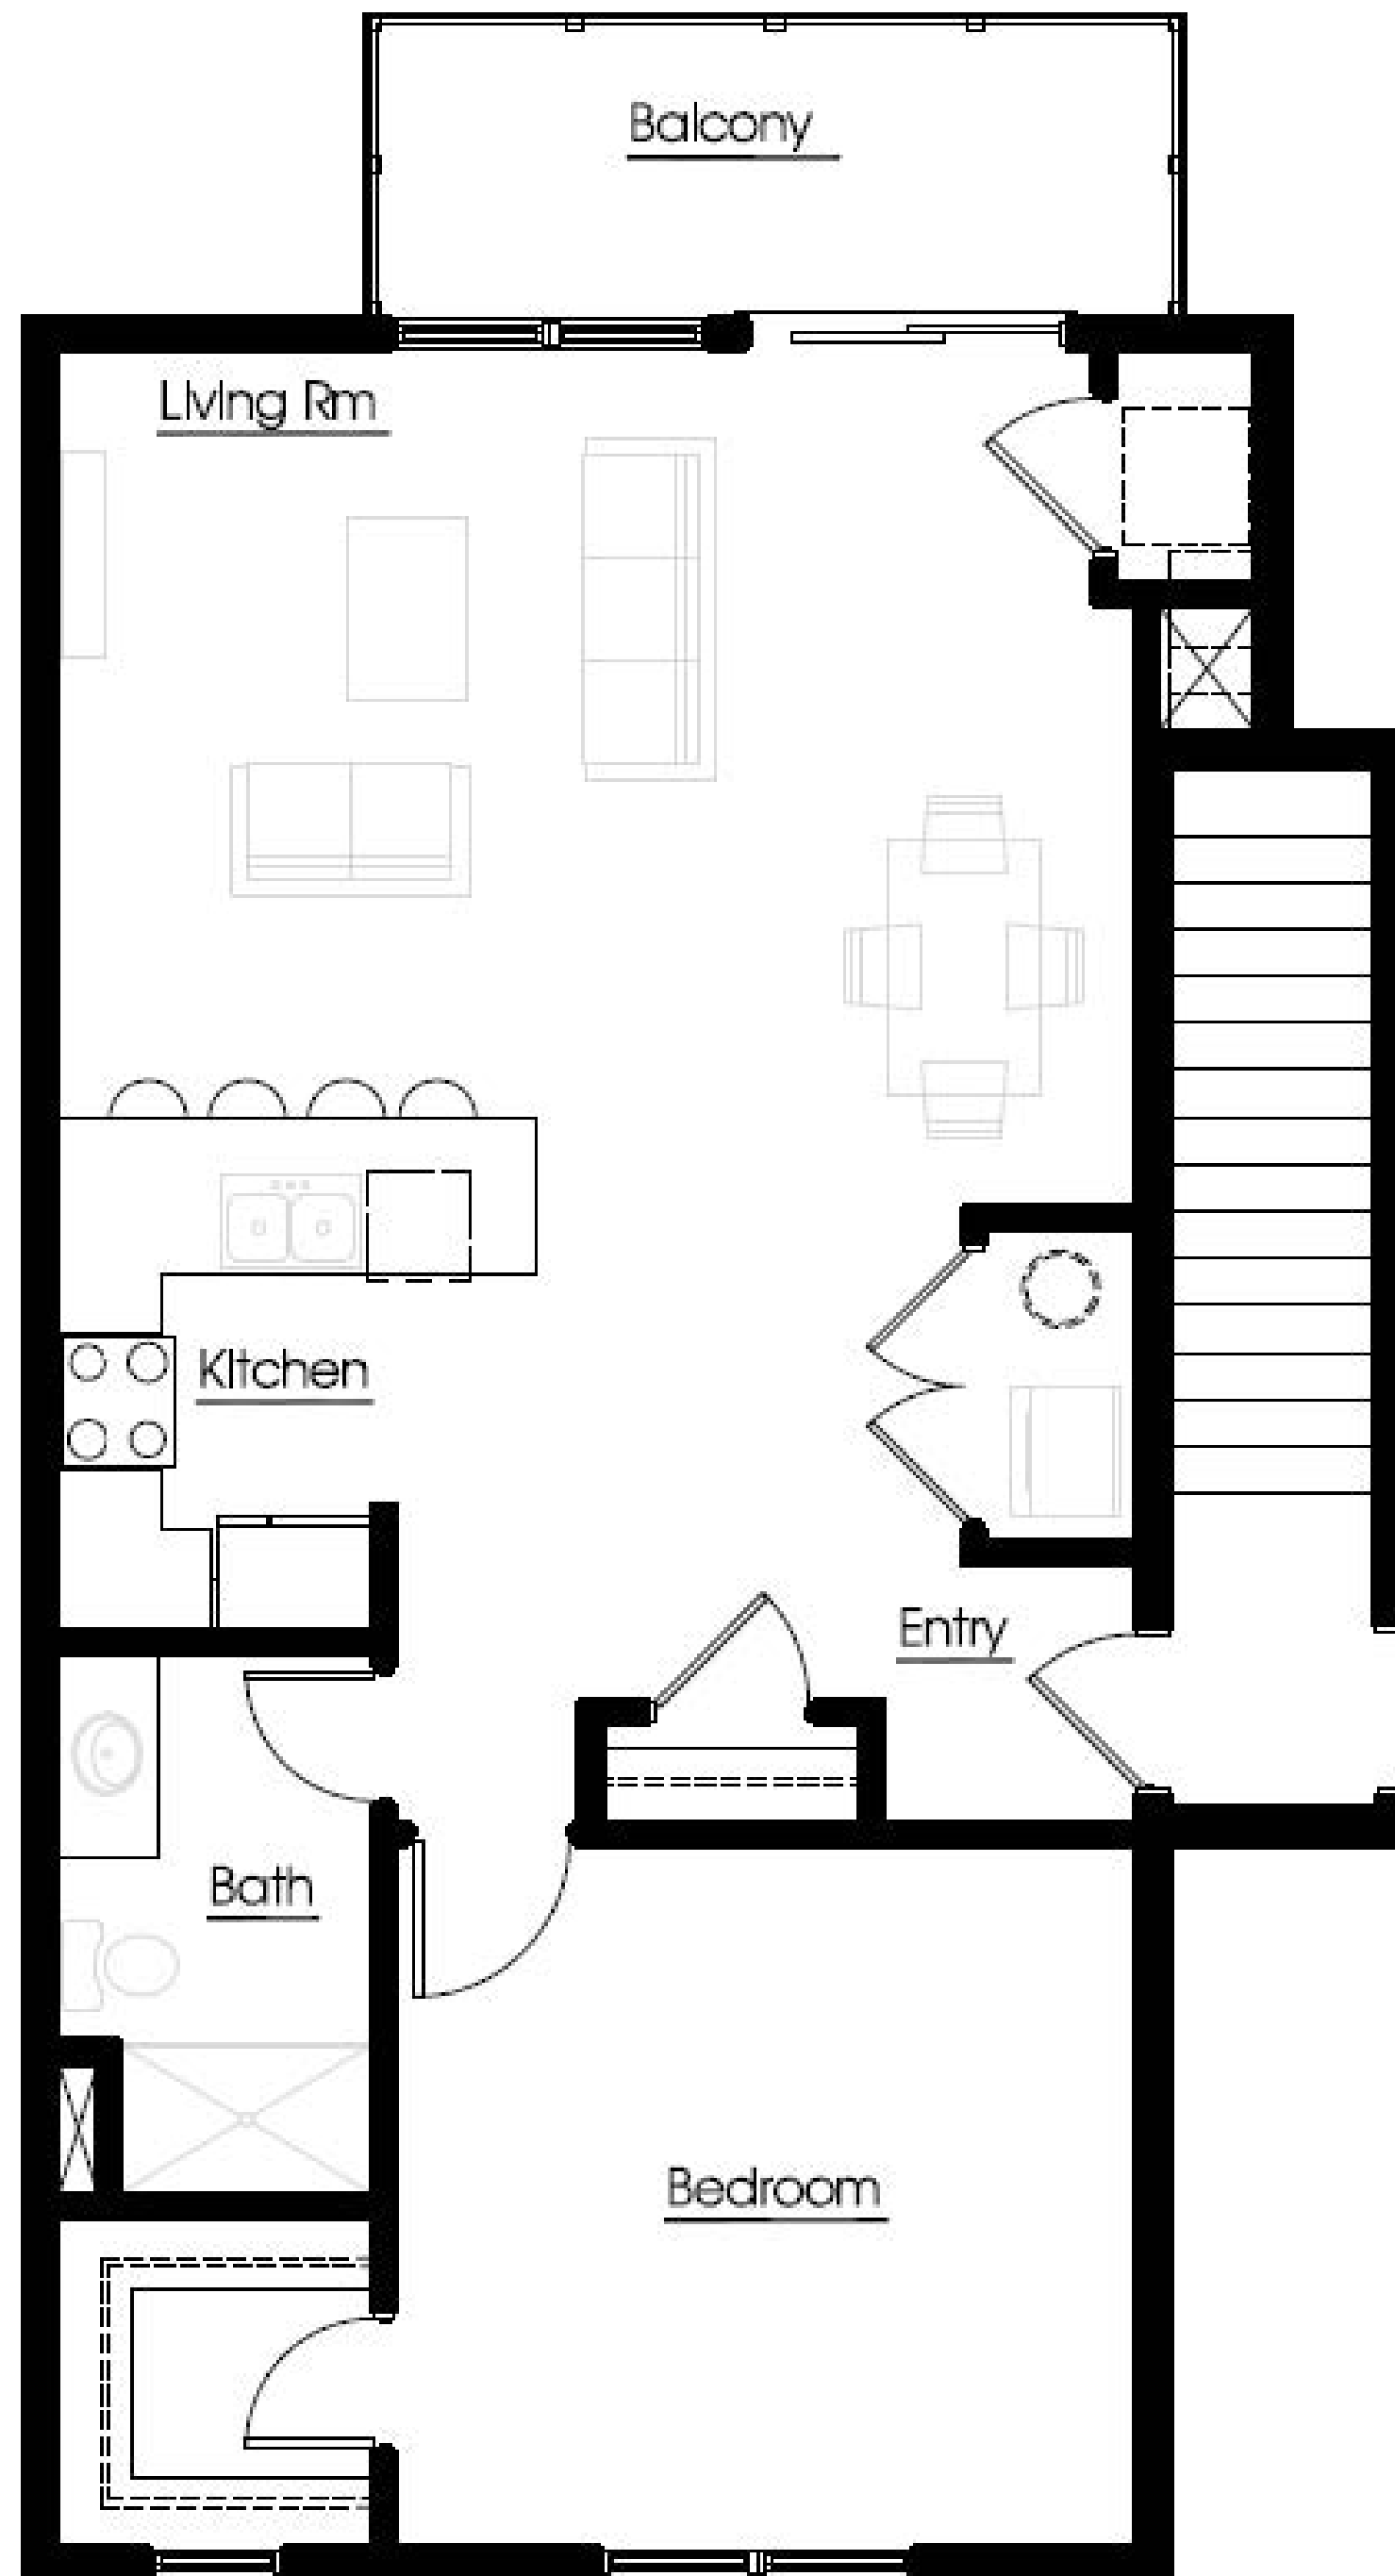

# 622 River Road - Unit 205

**600**  
RIVER  
ROAD  
APARTMENTS

## UNIT DETAILS

- ❖ 940 SqFt
- ❖ 1 Bedroom
- ❖ 1 Bathroom
- ❖ Water Views

**STONEWALL**  
PROPERTY MANAGEMENT

9829 MAIN STREET  
CLARENCE, NY 14031  
P: 716.587.8700  
F: 716.759.1501  
WWW.STONEWALLMGT.COM