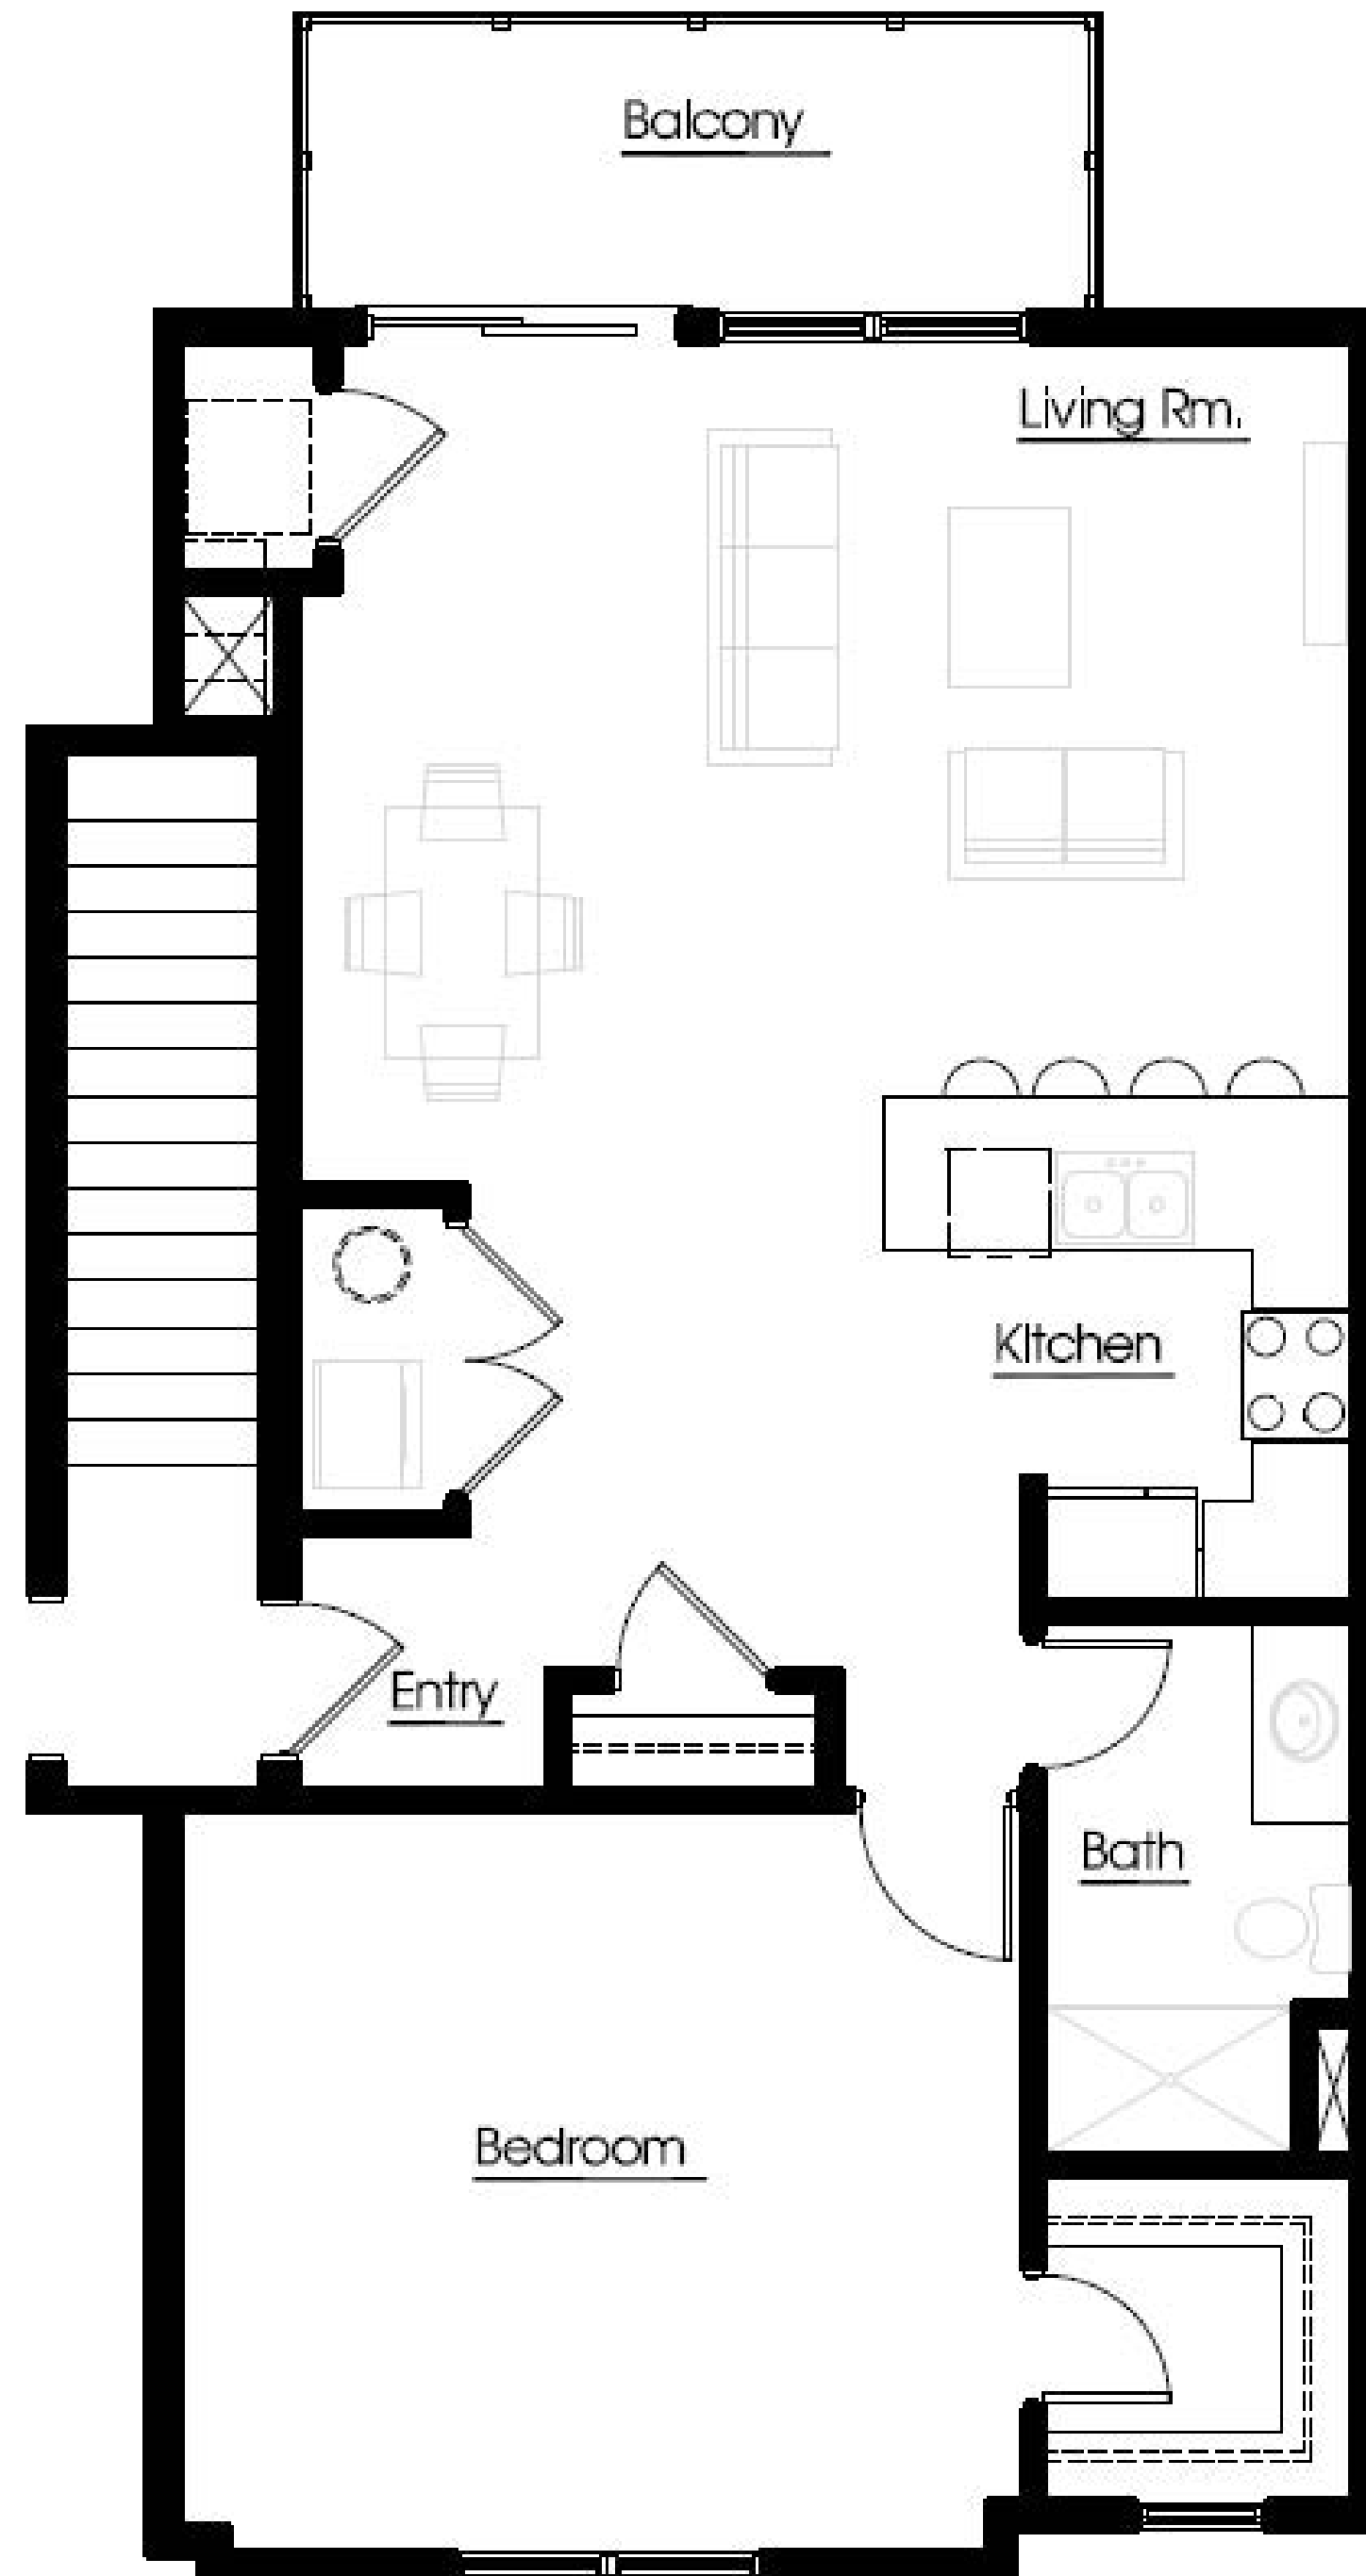

622 River Road - Unit 204

600
RIVER
ROAD
APARTMENTS

UNIT DETAILS

- ❖ **970 SqFt**
- ❖ **1 Bedroom**
- ❖ **1 Bathroom**
- ❖ **Water Views**

STONEWALL
PROPERTY MANAGEMENT

9829 MAIN STREET
CLARENCE, NY 14031
P: 716.587.8700
F: 716.759.1501
WWW.STONEWALLMGT.COM