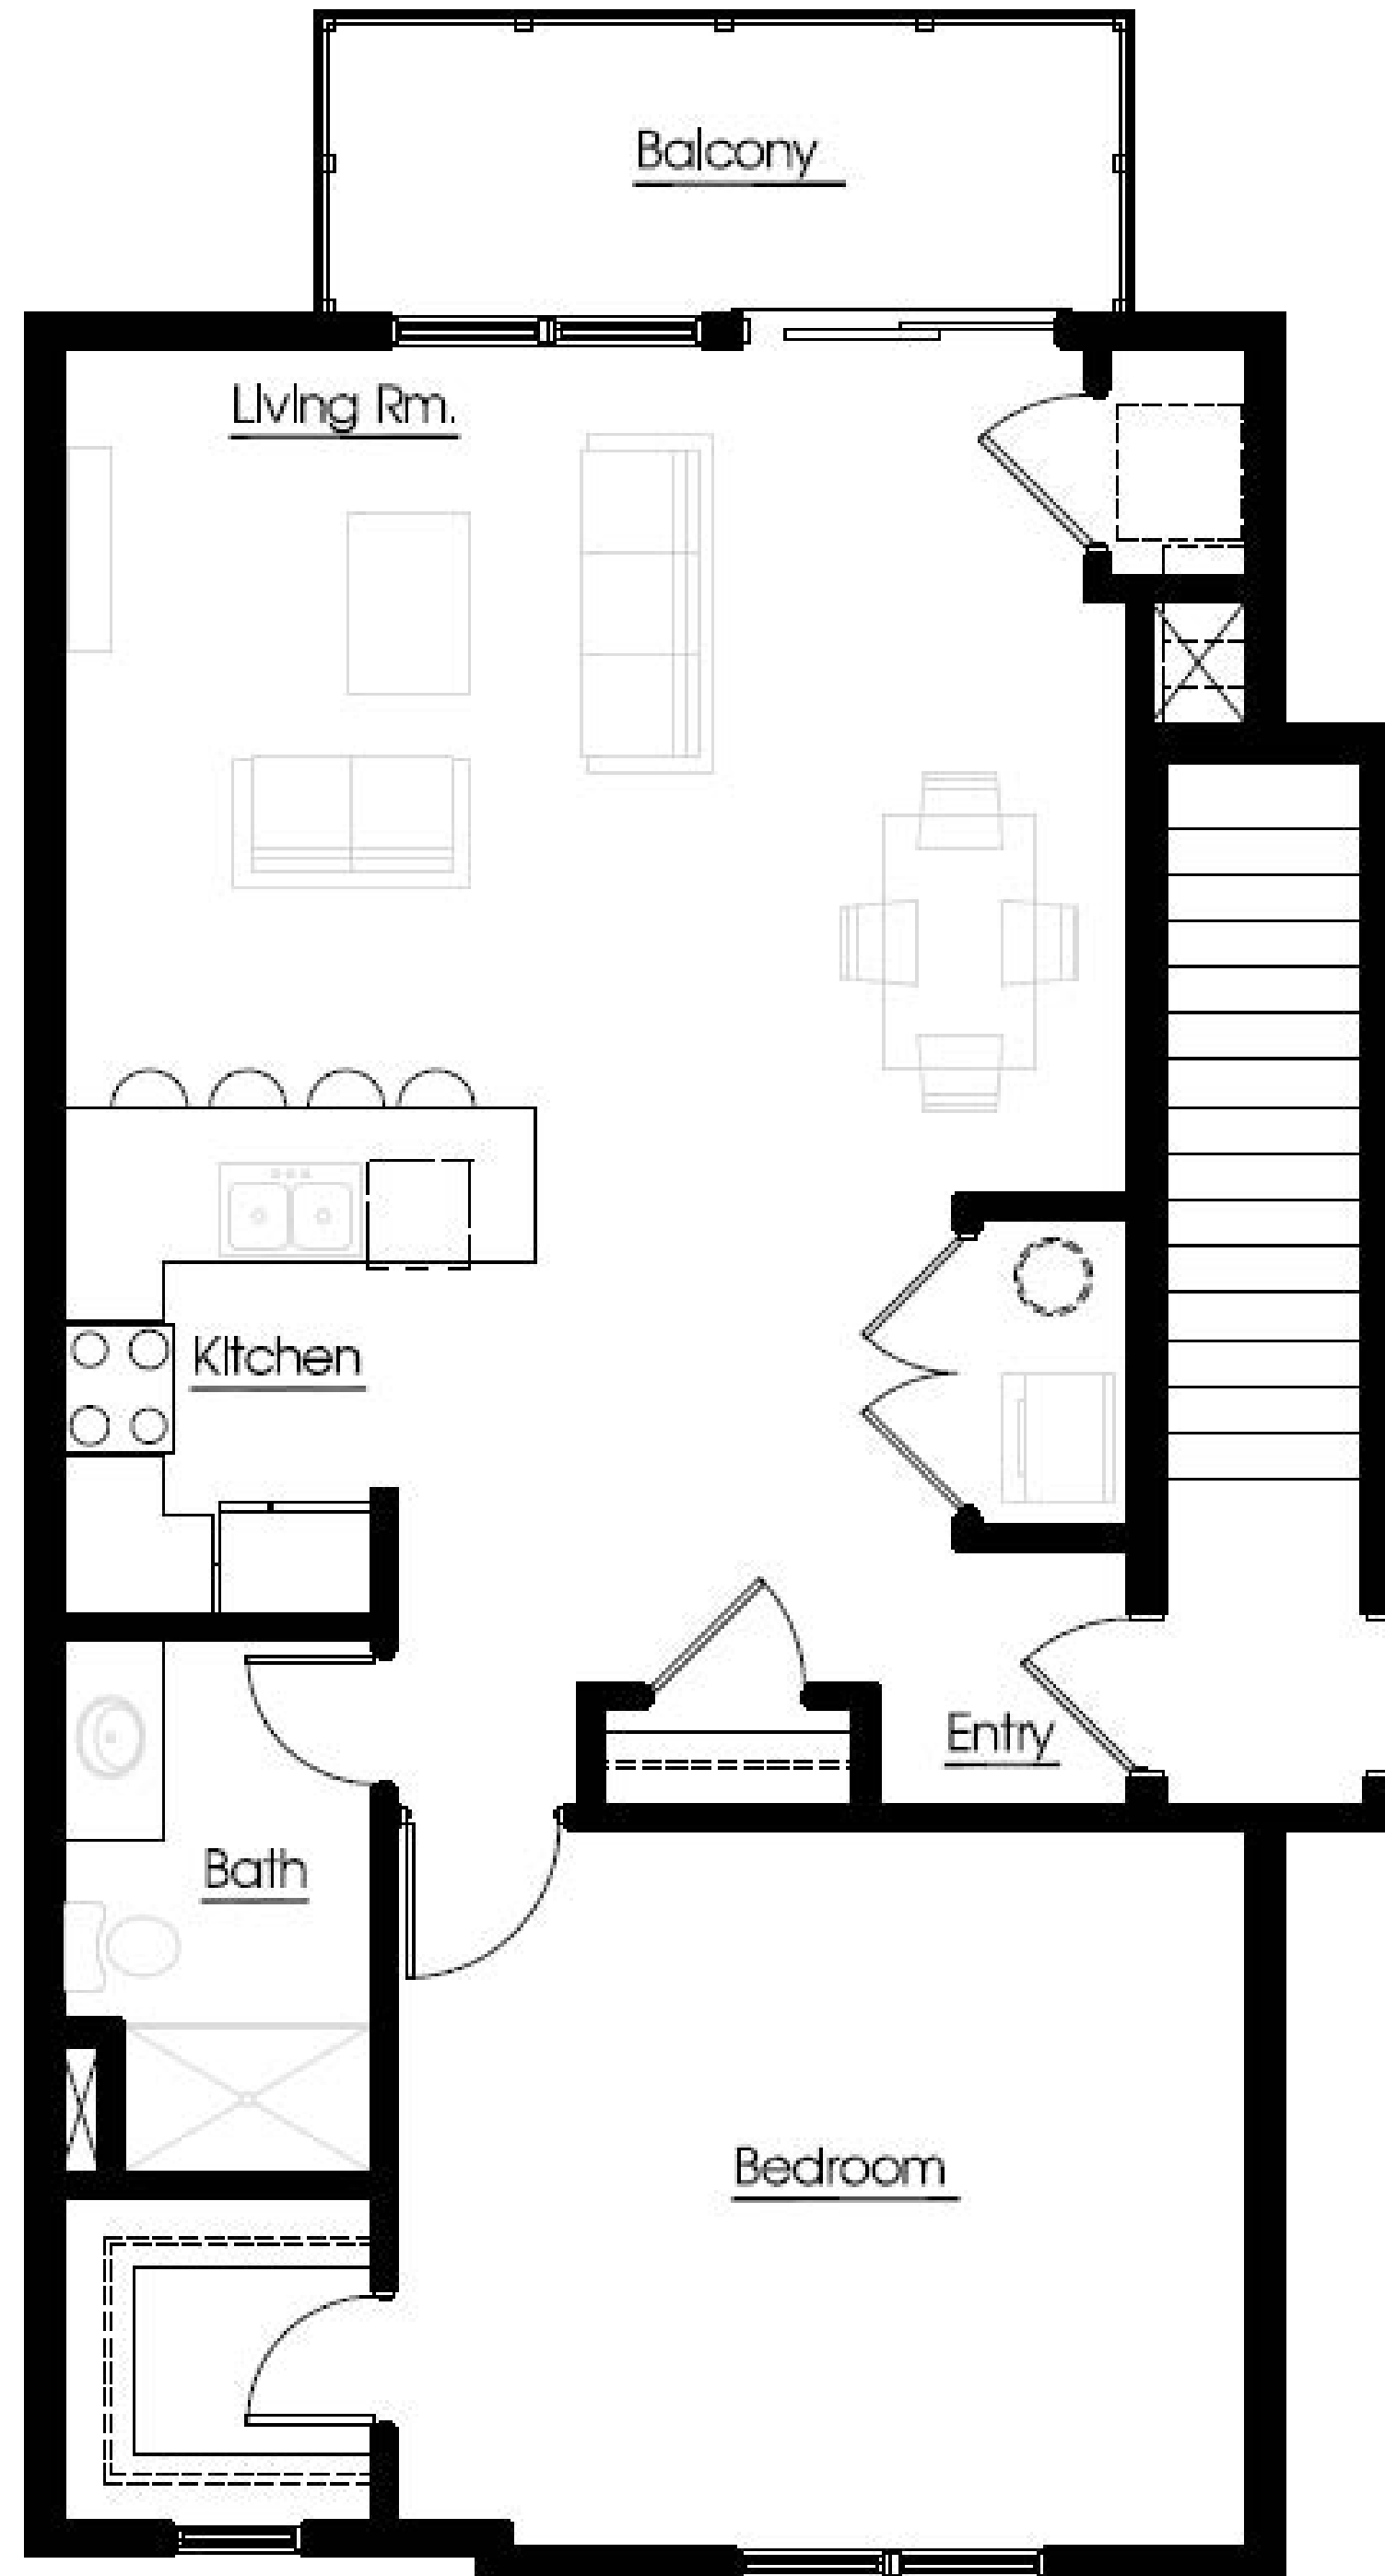

622 River Road - Unit 203

600
RIVER
ROAD
APARTMENTS

UNIT DETAILS

- ❖ 970 SqFt
- ❖ 1 Bedroom
- ❖ 1 Bathroom
- ❖ Water Views

STONEWALL
PROPERTY MANAGEMENT

9829 MAIN STREET
CLARENCE, NY 14031
P: 716.587.8700
F: 716.759.1501
WWW.STONEWALLMGT.COM