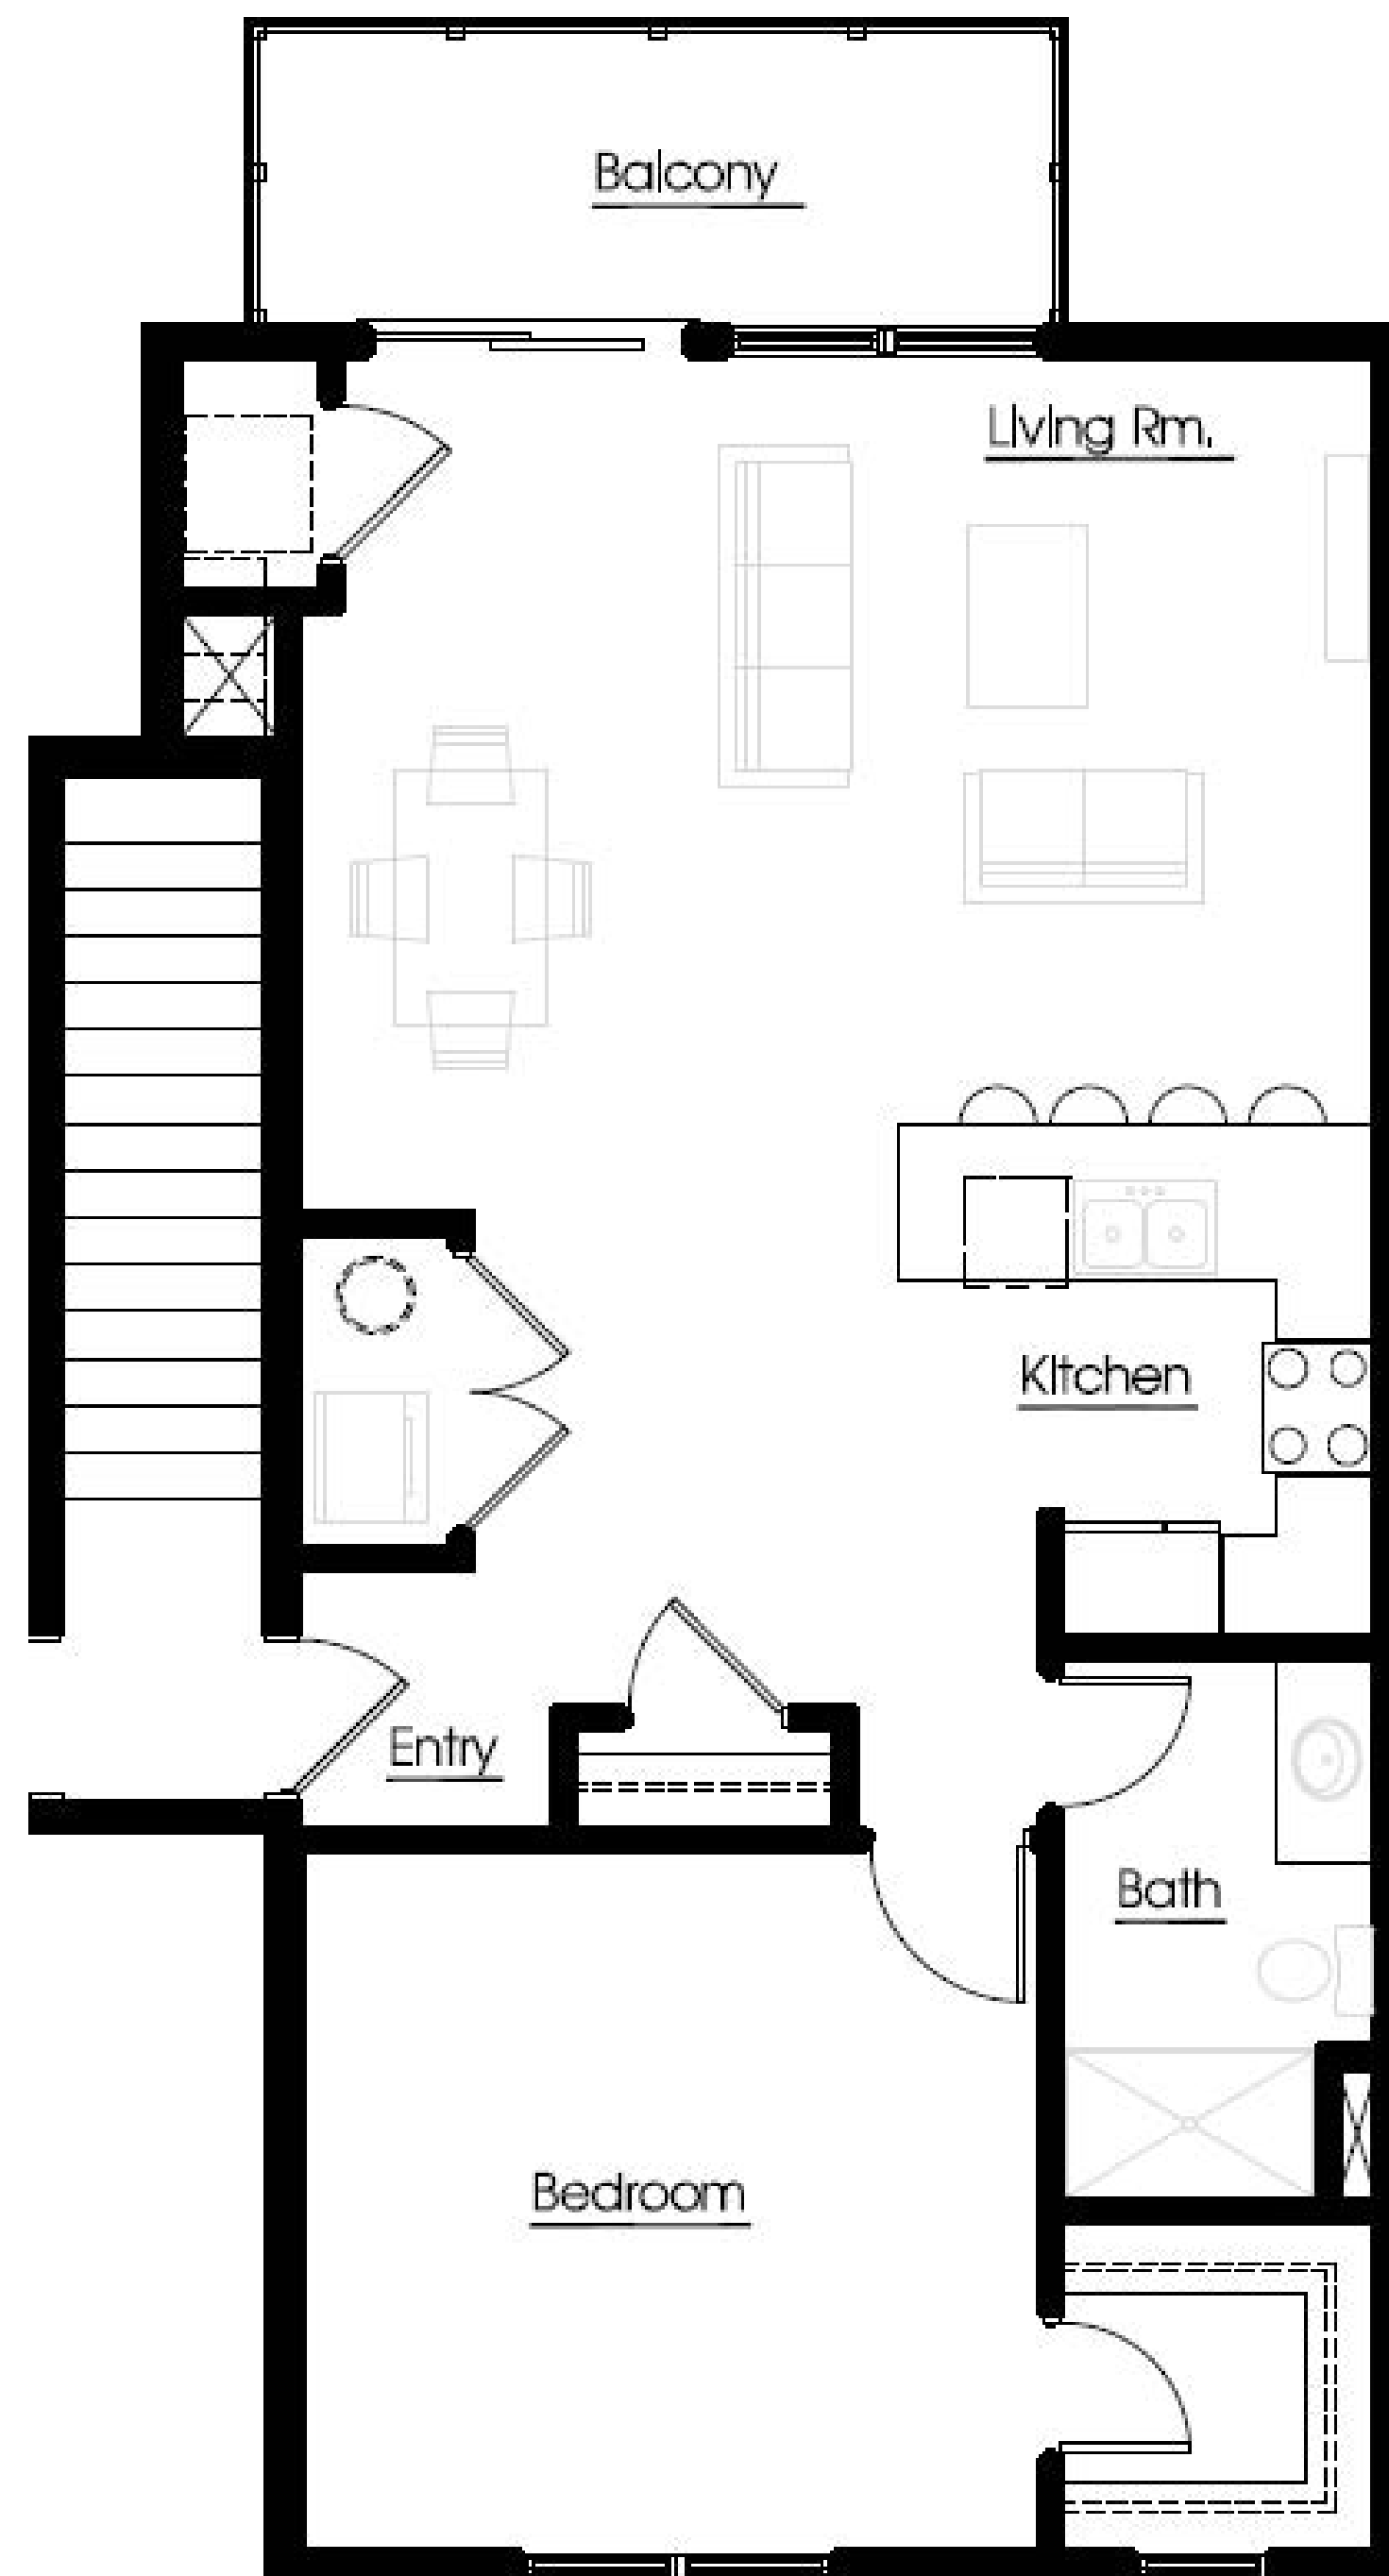

622 River Road - Unit 202

600
RIVER
ROAD
APARTMENTS

UNIT DETAILS

- ❖ 940 SqFt
- ❖ 1 Bedroom
- ❖ 1 Bathroom
- ❖ Water Views

STONEWALL
PROPERTY MANAGEMENT

9829 MAIN STREET
CLARENCE, NY 14031
P: 716.587.8700
F: 716.759.1501
WWW.STONEWALLMGT.COM