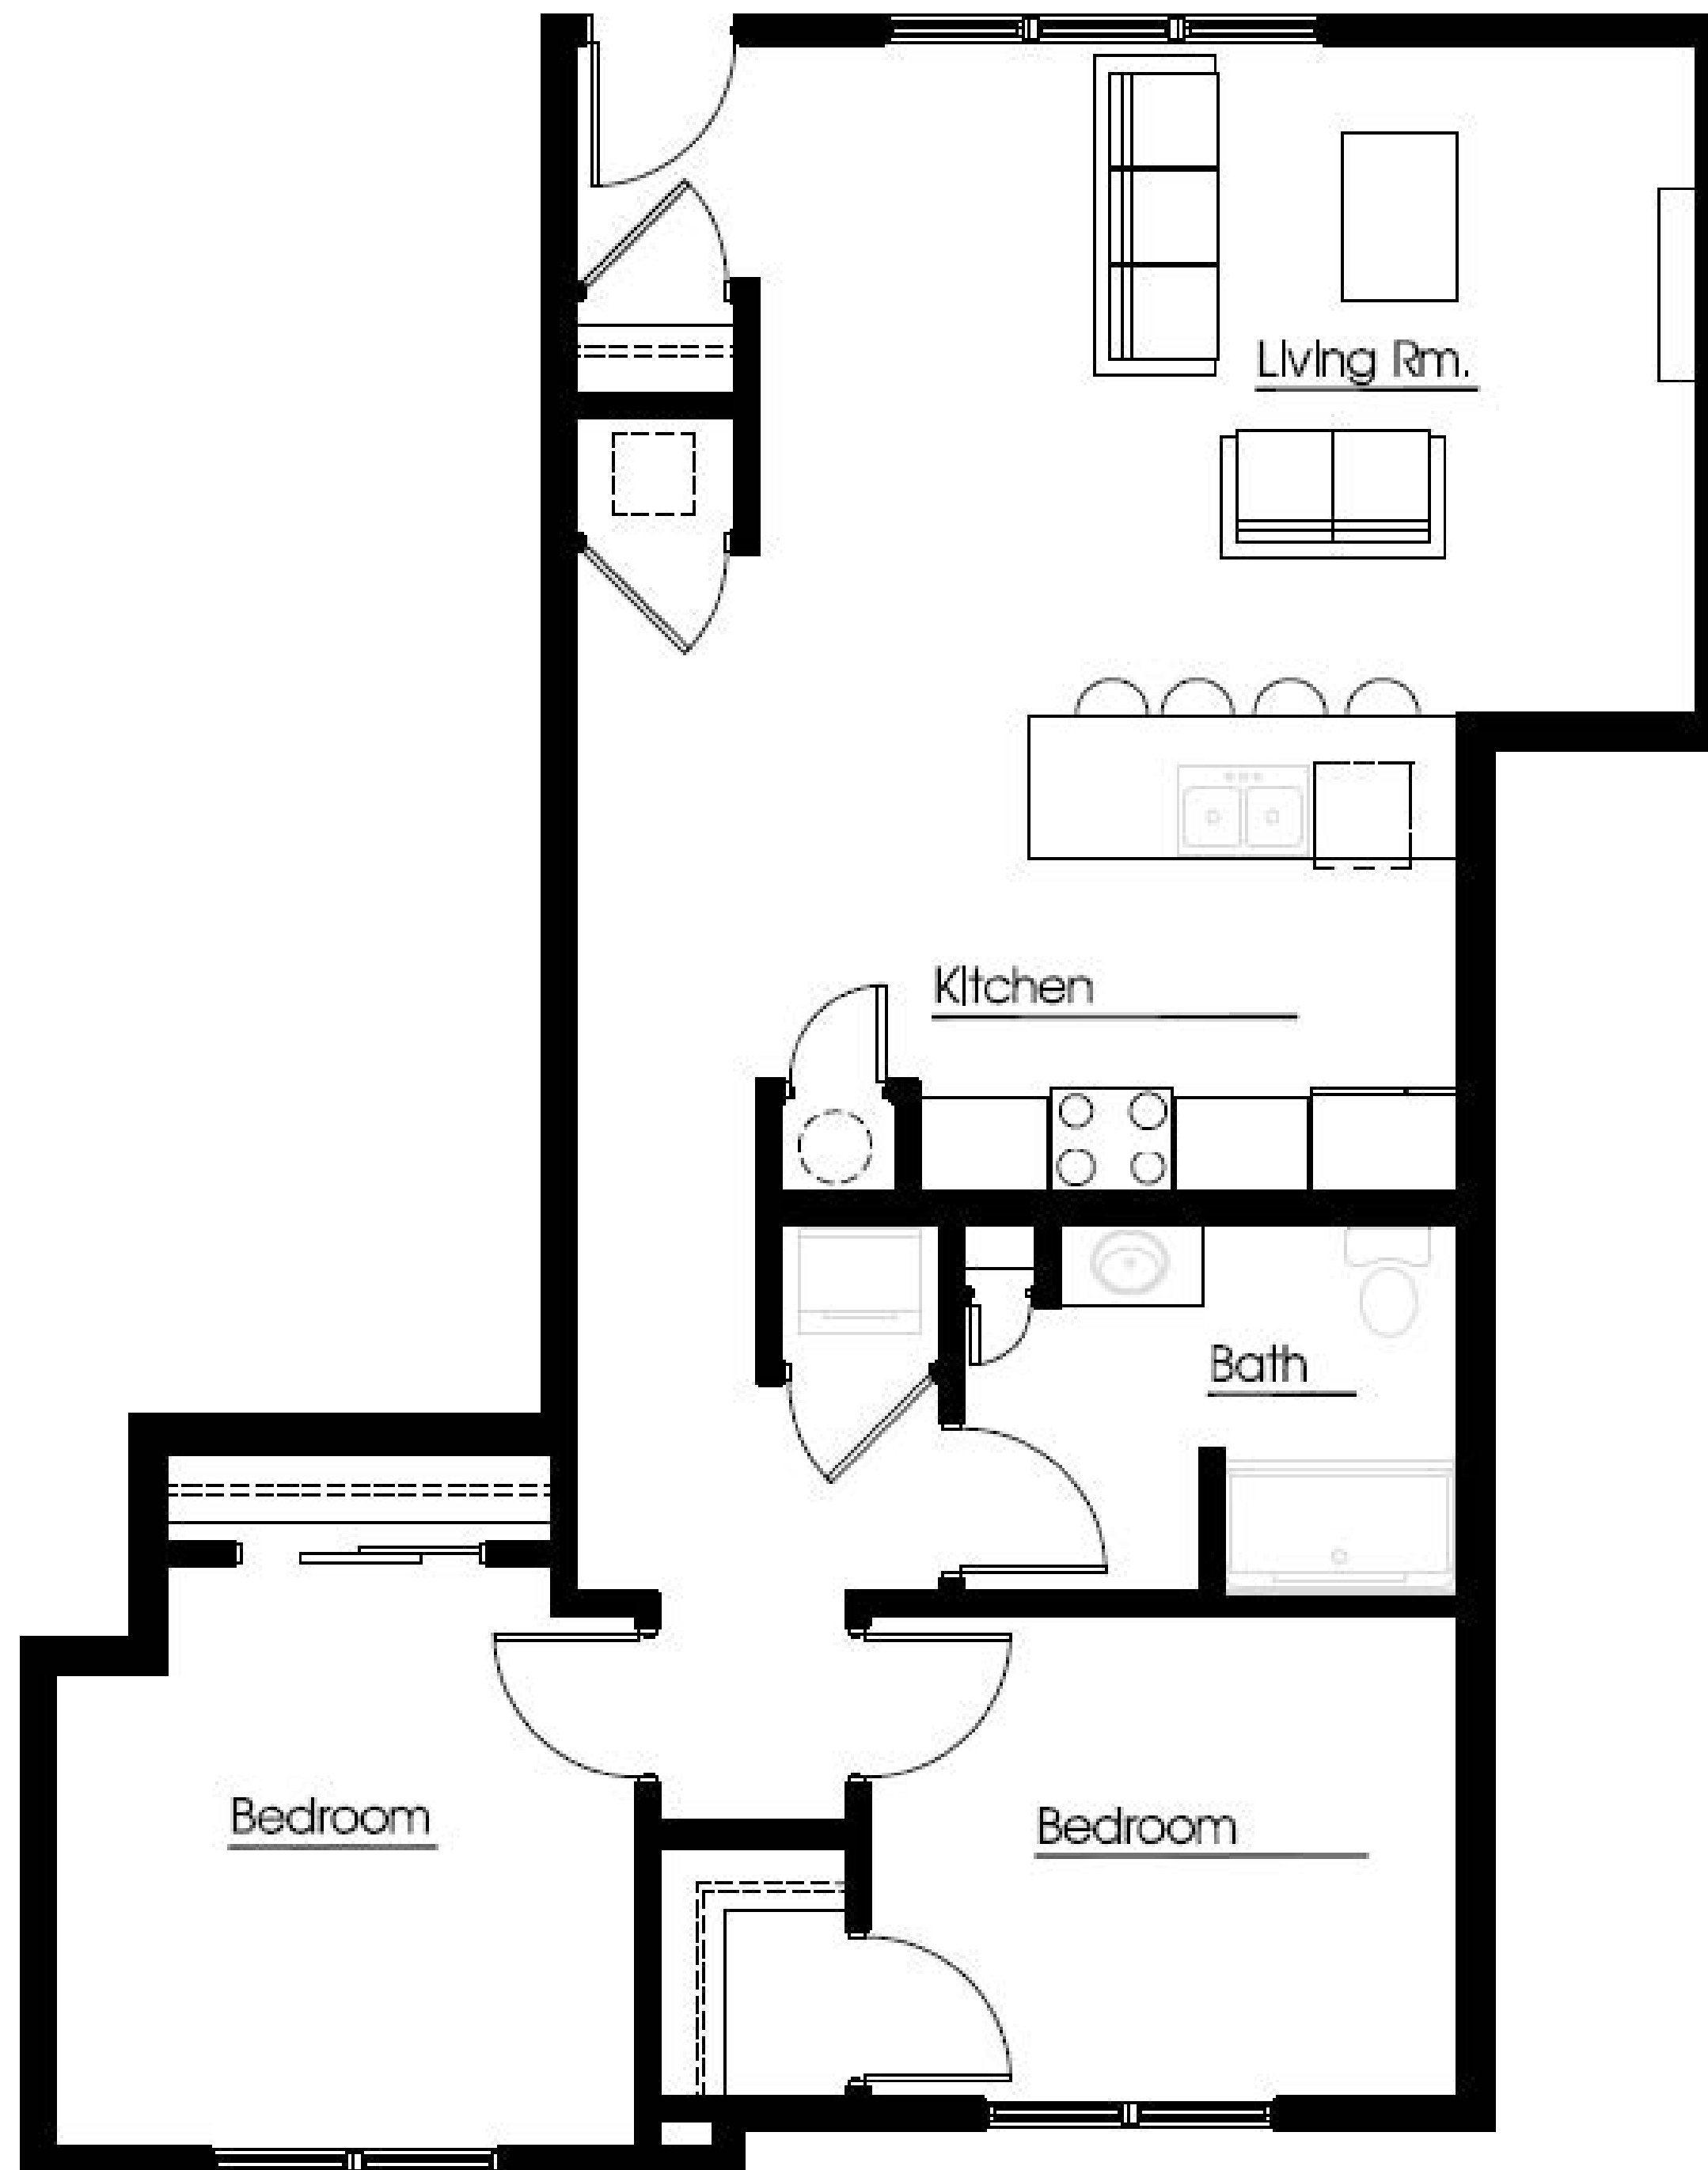

622 River Road - Unit 103

600
RIVER
ROAD
APARTMENTS

UNIT DETAILS

- ❖ 1,062 SqFt
- ❖ 2 Bedrooms
- ❖ 1 Bathroom
- ❖ Water Views

STONEWALL
PROPERTY MANAGEMENT

9829 MAIN STREET
CLARENCE, NY 14031
P: 716.587.8700
F: 716.759.1501
WWW.STONEWALLMGT.COM