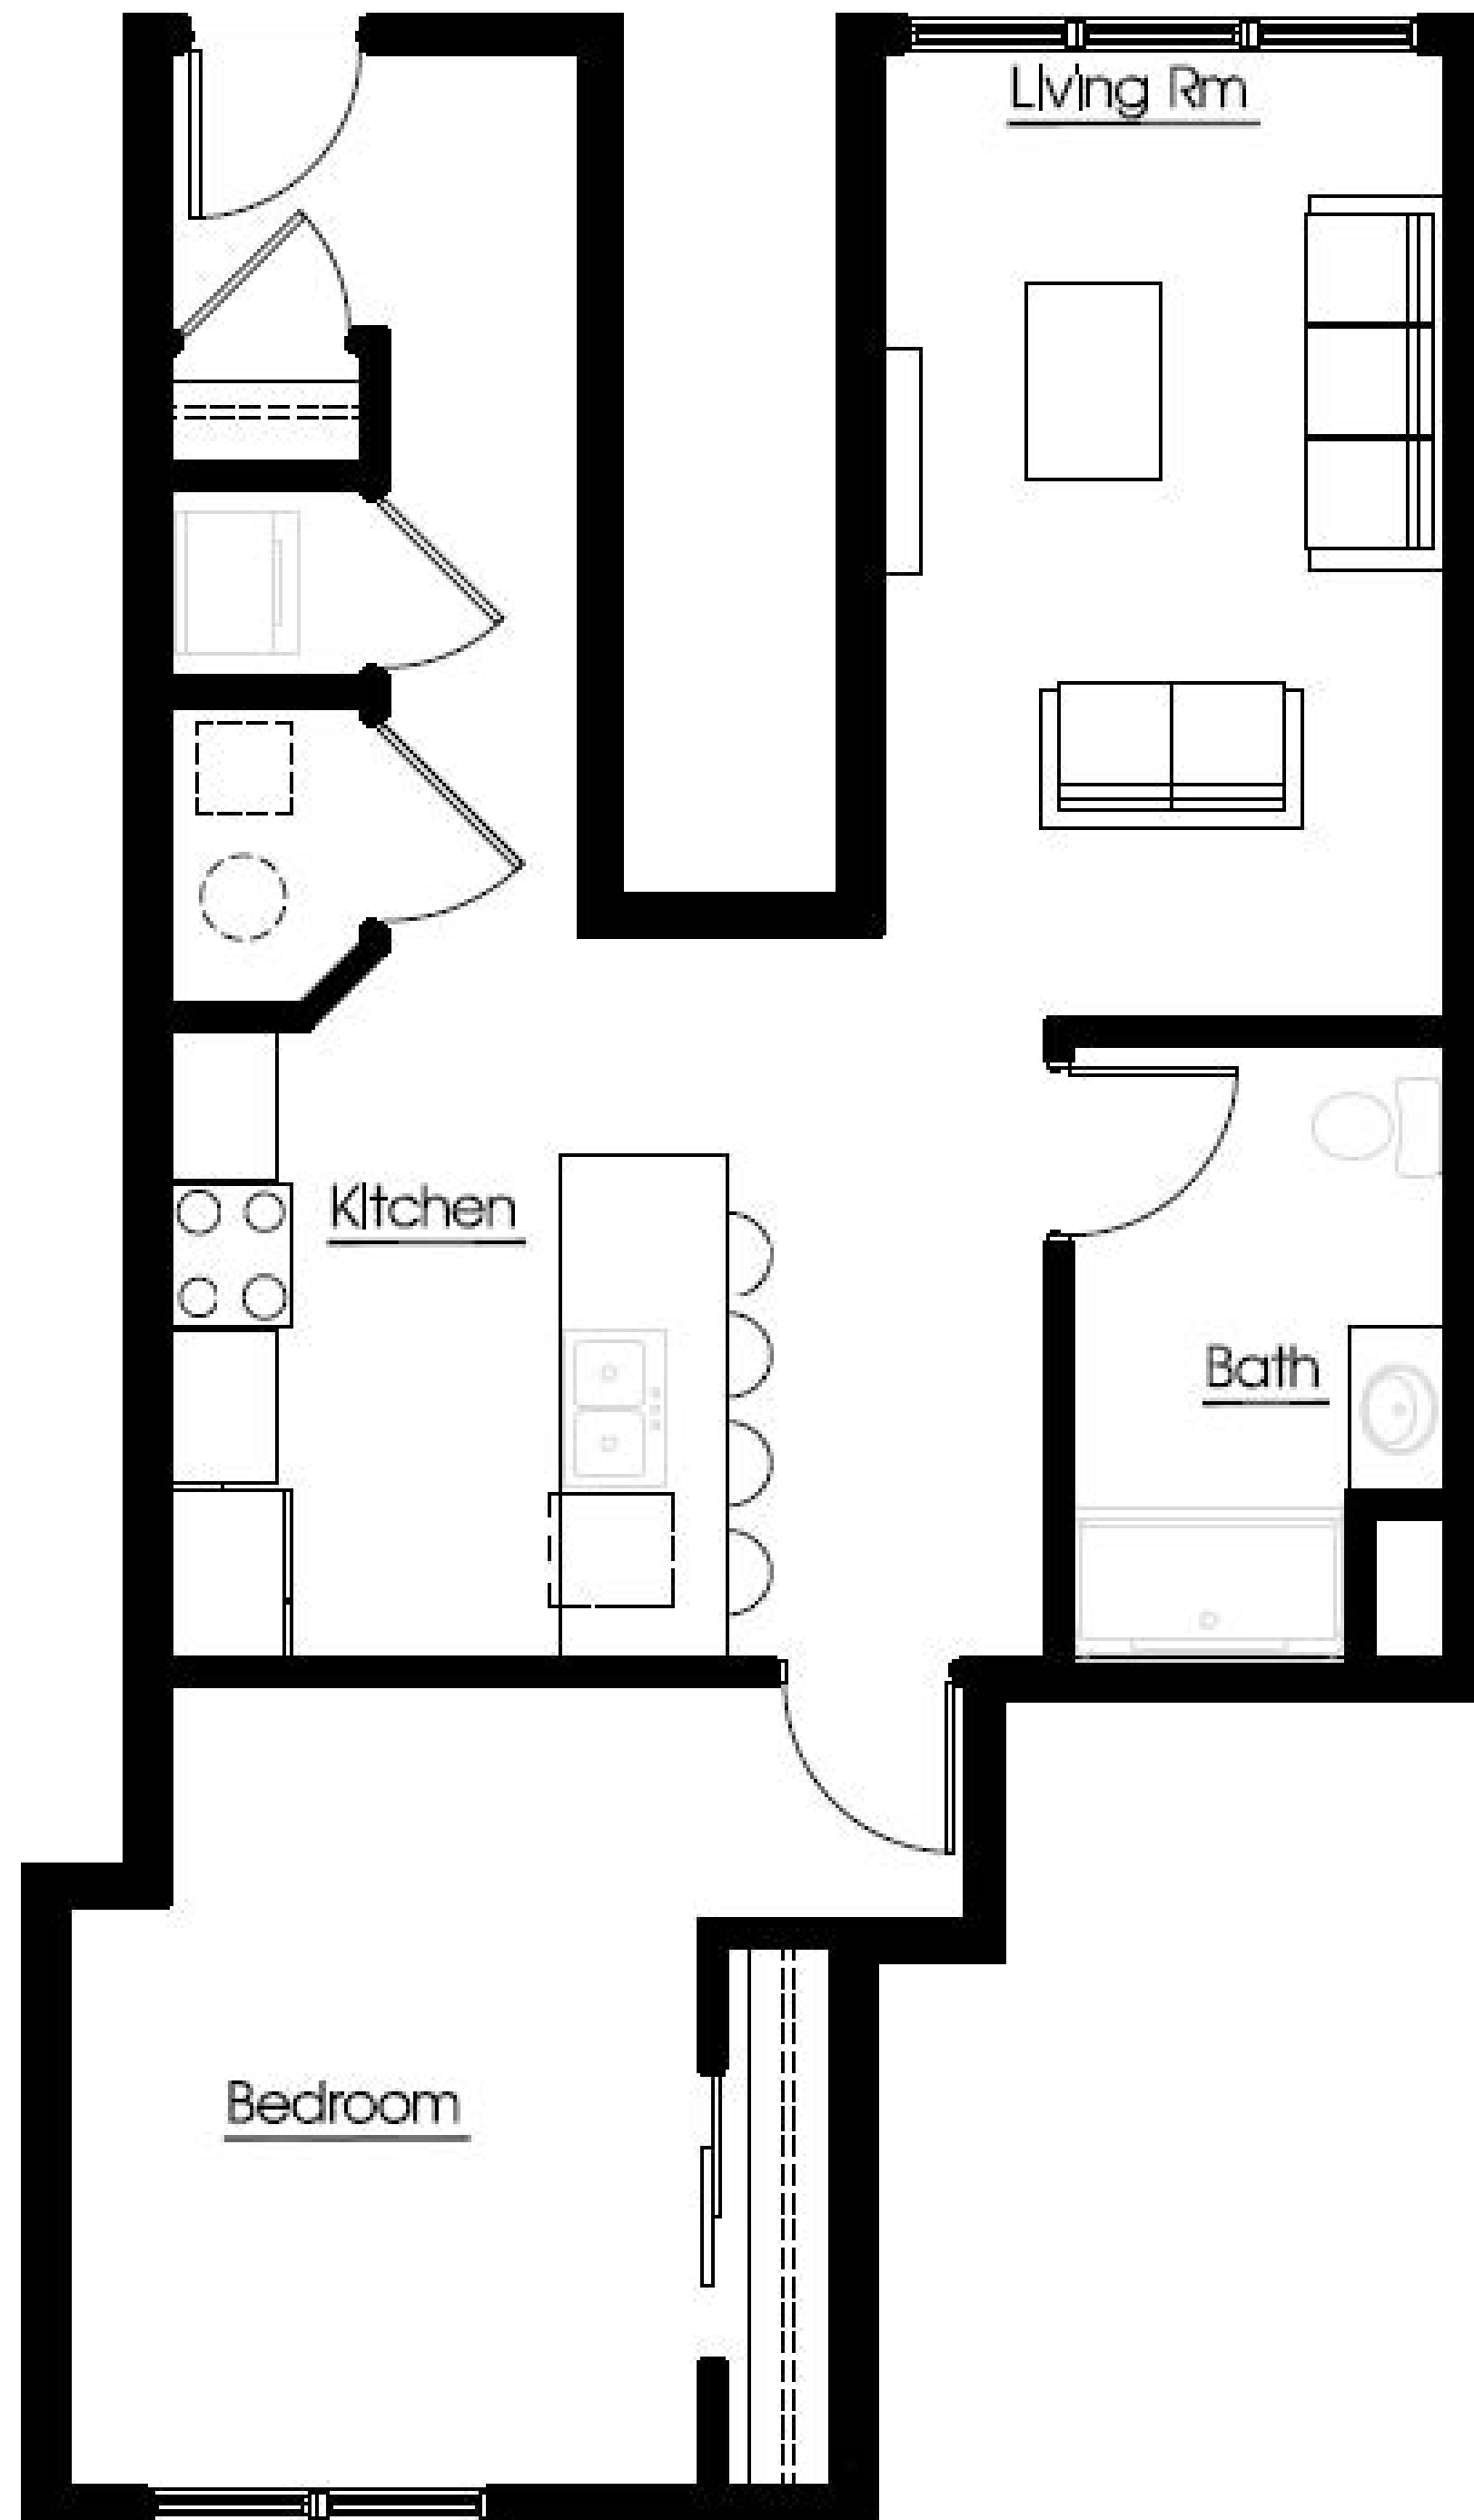

622 River Road - Unit 102

600
RIVER
ROAD
APARTMENTS

UNIT DETAILS

- ❖ 840 SqFt
- ❖ 1 Bedroom
- ❖ 1 Bathroom
- ❖ Water Views

STONEWALL
PROPERTY MANAGEMENT

9829 MAIN STREET
CLARENCE, NY 14031
P: 716.587.8700
F: 716.759.1501
WWW.STONEWALLMGT.COM